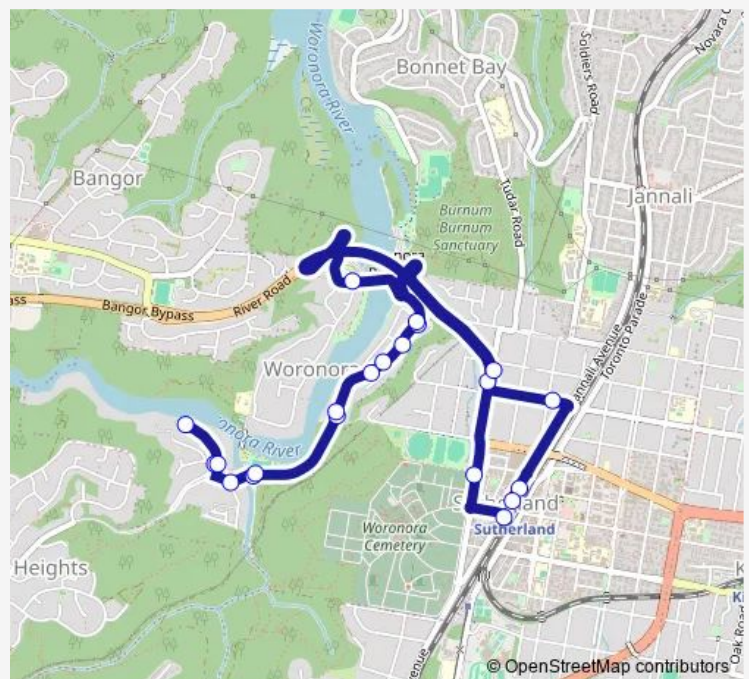

**Bus 965 Sutherland to Woronora (Loop Service)**

[Go to website](#)

**Direction**

Sutherland Station, Stand A — Sutherland Station, East Pde, Stand E

26 stops

[Open route schedule](#)

- Sutherland Station, Stand A
- Woronora Village Tourist Park, Menai Rd
- Prices Cct After Menai Rd
- Prices Cct Opp Yanko Cres
- Prices Cct Opp Boomi Pl
- Prices Cct After Manilla Pl
- Prices Cct Before Park St
- Woronora River Public School, Prices Cct
- Prices Cct At Nundah Pl
- 32 Prince Edward Park Rd
- Prince Edward Park Rd Opp Thames St
- Prince Edward Park Rd Opp Woronora Village Centre
- 112 Prince Edward Park Rd
- Prince Edward Park Rd Opp Prince Edward Park
- Prince Edward Park Rd At Thorp Rd
- Prince Edward Park Rd At Tay Pl
- 193 Prince Edward Park Rd
- Prince Edward Park Rd Opp Tay Pl
- Prince Edward Park, Prince Edward Park Rd
- 115 Prince Edward Park Rd
- Woronora Village Centre, Prince Edward Park Rd

**Route schedule**

Sutherland Station, Stand A — Sutherland Station, East Pde, Stand E

Monday	08:40
Tuesday	08:40
Wednesday	08:40
Thursday	08:40
Friday	08:40
Saturday	—
Sunday	—

**Route info**

Direction: Sutherland Station, Stand A

Stops: 26

Trip Duration: 0 hour 27 min

965 — Sutherland to Woronora (Loop Service)

Prince Edward Park Rd After Thames St

Linden St Before Leonay St

Leonay St At Kurrajong St

Sutherland Station, East Pde

Sutherland Station, East Pde, Stand E

## Direction

Sutherland Station, Stand A — Sutherland Station, East Pde, Stand E

21 stops

[Open route schedule](#)

Sutherland Station, Stand A

Woronora Memorial Park, Linden St

Linden St After Leonay St

Woronora Village Tourist Park, Menai Rd