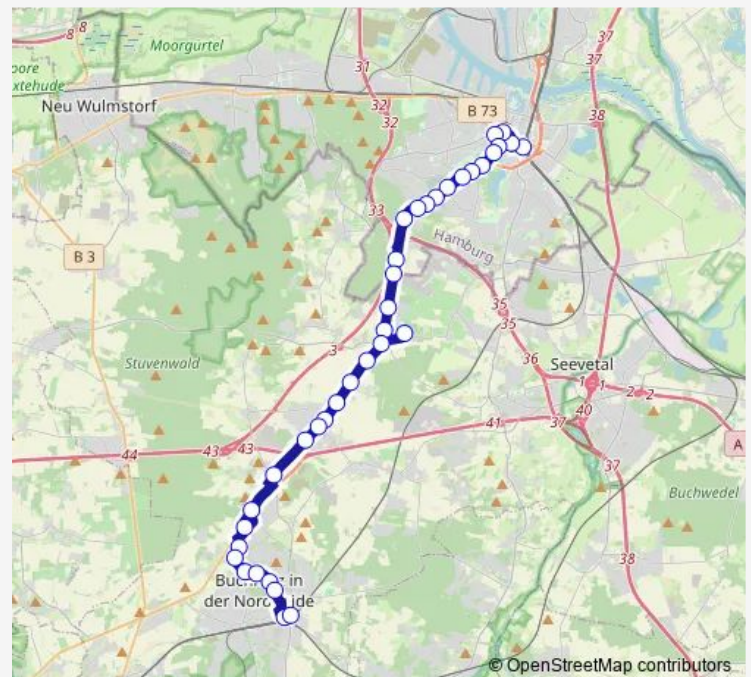

### Route schedule

Bf. Harburg — Buchholz, Waldschule

Monday 06:51

Tuesday 06:51

Wednesday 06:51

Thursday 06:51

Friday 06:51

Saturday —

### Route info

Direction: Bf. Harburg

Stops: 32

Trip Duration: 0 hour 55 min

4200 — Bf. Buchholz - Nenndorf - Tötensen - Bf. Harburg

Iddensen, Bundesstraße

Nenndorf, Hinteln

Nenndorf, Rathaus