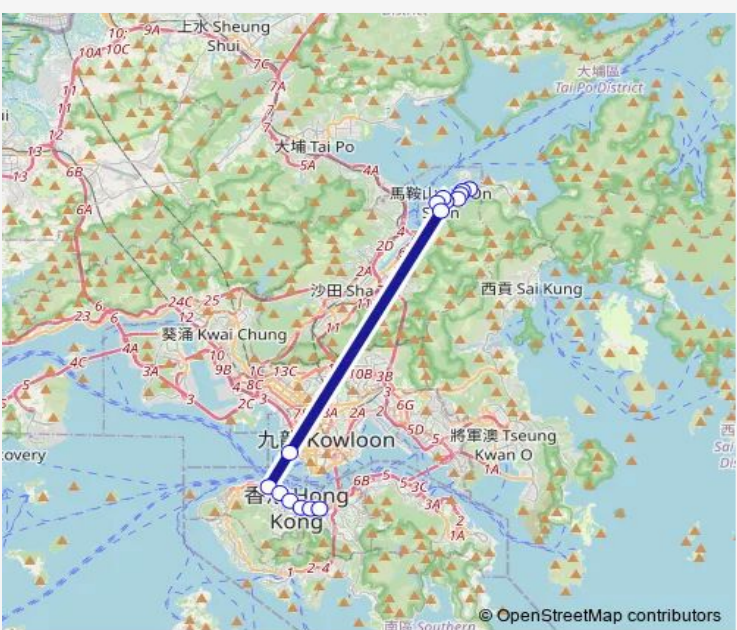

[Ctb] Western Harbour Crossing BUS-BUS Interchange[[Kmb+Ctb] Western Harbour Tunnel BBI/
Western Harbour Crossing BUS-BUS Interchange[[Kmb] Western Harbour Tunnel Bbi

Route schedule

[Ctb] WU KAI SHA Station[[Kmb+Ctb] WU KAI SHA Station/
Wu KAI SHA Station[[Kmb] WU KAI SHA Station][Lwb] WU KAI SHA Station — [Ctb] Fleming Road, Hennessy Road[[Kmb+Ctb] Fleming Road/
Fleming Road, Hennessy Road[[Kmb] Fleming Road

Direction: [Ctb] WU KAI SHA Station[[Kmb+Ctb] WU KAI SHA Station/
Wu KAI SHA Station[[Kmb] WU KAI SHA Station][Lwb] WU KAI SHA Station

Stops: 15

Trip Duration: 1 hour 14 min

[Ctb] Macau Ferry, Connaught Road Central[[Db] Connaught Road West Outside Macau Ferry BUS Terminus][Kmb+Ctb] Macau Ferry/
Macau Ferry, Connaught Road Central[[Kmb] Macau Ferry][Xb] Connaught Road Central Eastbound Outside THE BUS Terminus Near HK Macau Ferry Pier, Sheung WAN (Departure During THE Period From 7.00 P.M. TO 7.00 A.M.)