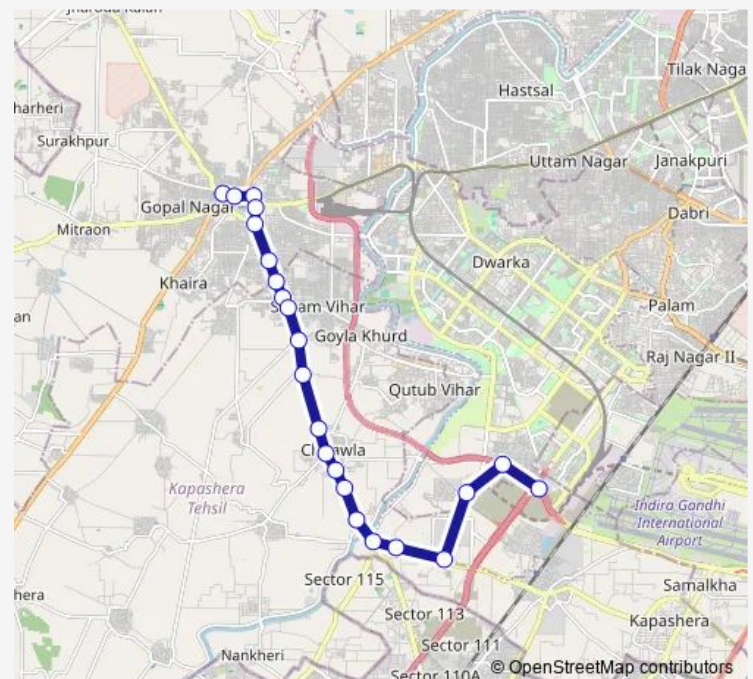

### Route schedule

Najafgarh Terminal — Dwarka Sec 22 Cluster Depot

Monday 21:45-22:15

Tuesday 21:45-22:15

Wednesday 21:45-22:15

Thursday 21:45-22:15

Friday 21:45-22:15

Saturday 21:45-22:15

### Route info

Direction: Najafgarh Terminal

Stops: 22

Trip Duration: 0 hour 57 min

858stldown

BusMaps

858stdown Bus time schedules and route maps are available in an offline PDF at [busmaps.com](https://busmaps.com). Use the [busmaps.com](https://busmaps.com) website to see live bus times, train schedule or subway schedule, and step-by-step directions for all public transit in New Delhi