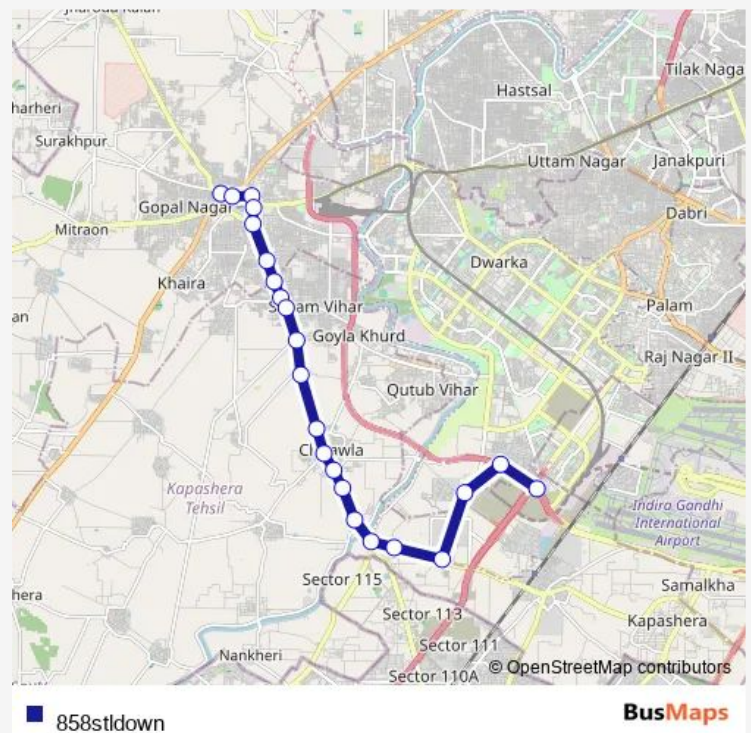

Health Centre

Najafgarh Delhi Gate

Chawla Stand Najafgarh

BDO Office Roshan Pura

Durga Vihar

Deenpur Village

Goela Dairy Crossing

Jhatikara Crossing

Bamnoli More

Dhool Siras

Pochan Pur Village

Route schedule

Najafgarh Terminal — Dwarka Sec 22 Cluster Depot

Monday 21:45-22:15

Tuesday 21:45-22:15

Wednesday 21:45-22:15

Thursday 21:45-22:15

Friday 21:45-22:15

Saturday 21:45-22:15

Sunday 21:45-22:15

Route info

Direction: Najafgarh Terminal

Stops: 22

Trip Duration: 0 hour 57 min