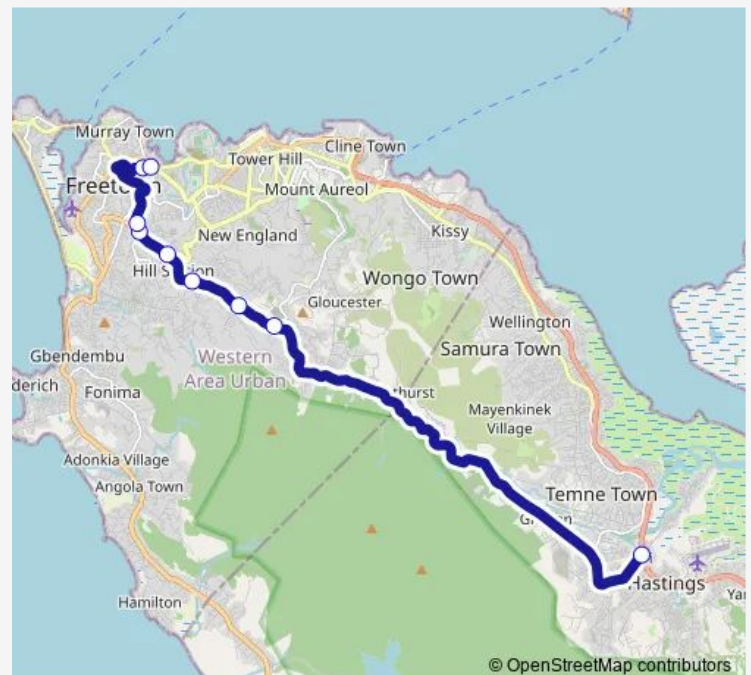

Direction

Jui — Congo Cross

9 stops

[Open route schedule](#)

Jui

Leicester Peak

College

Police Post

Hillcut

Wilberforce

Zion Drive & Main Motor Road

Signal Hill Road

Congo Cross

Route schedule

Jui — Congo Cross

Monday 09:45-19:34

Tuesday 09:45-19:34

Wednesday 09:45-19:34

Thursday 09:45-19:34

Friday 09:45-19:34

Saturday 19:34

Sunday 19:34

Route info

Direction: Jui

Stops: 9

Trip Duration: 0 hour 41 min

Communal Taxi Service time schedules and route maps are available in an offline PDF at busmaps.com. Use the busmaps.com website to see live bus times, train schedule or subway schedule, and step-by-step directions for all public transit in Freetown