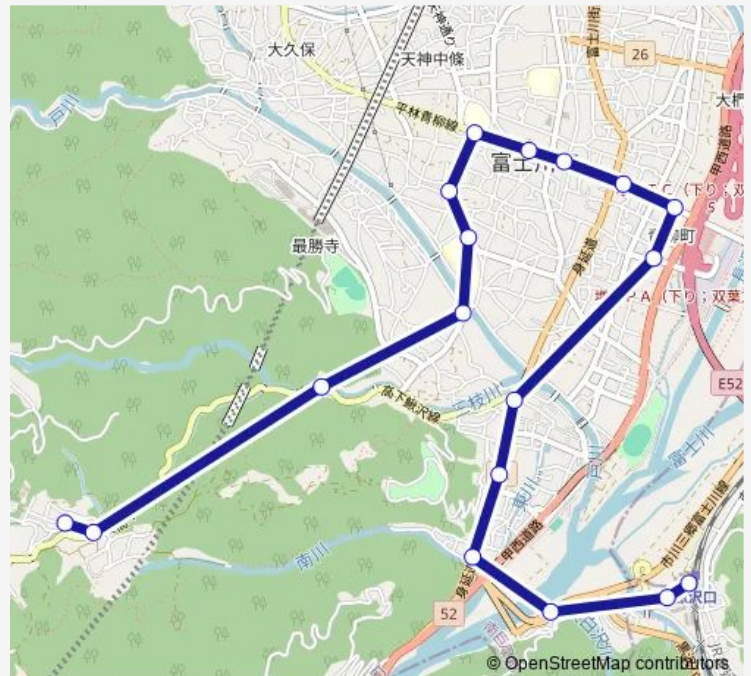

Route info

Direction: 鰻沢口駅 (富士川町)

Stops: 18

Trip Duration: 0 hour 31 min

ホリデーバス: 鰺沢口駅 (富士川町) 発 小室 (富士川町) 方面行き Bus time schedules and route maps are available in an offline PDF at busmaps.com. Use the busmaps.com website to see live bus times, train schedule or subway schedule, and step-by-step directions for all public transit in Chuo