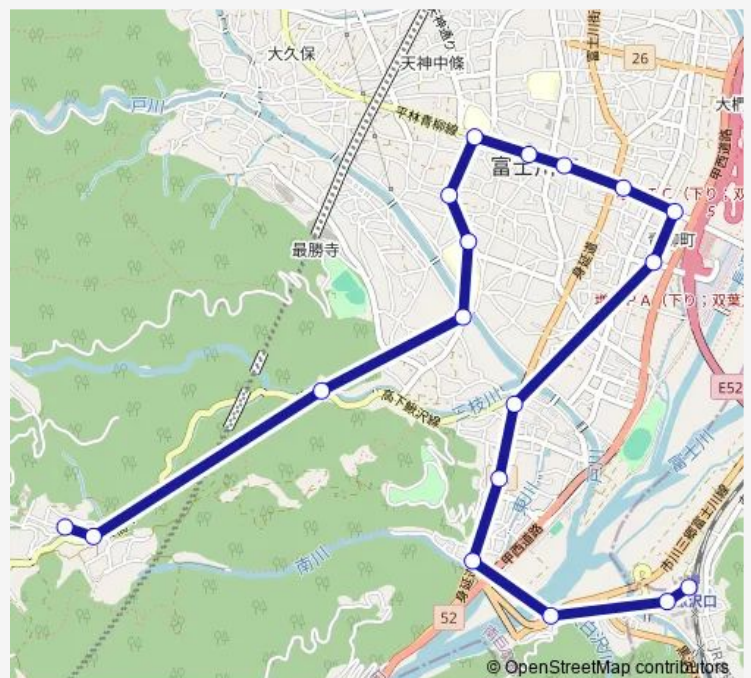

### Route schedule

鰻沢口駅 (富士川町) — 小室 (富士川町)

Monday	—
Tuesday	—
Wednesday	—
Thursday	—
Friday	—
Saturday	09:15-16:10
Sunday	09:15-16:10

### Route info

Direction: 鰻沢口駅 (富士川町)

Stops: 18

Trip Duration: 0 hour 31 min

ホリデーバス: 鰺沢口駅 ( 富士川町 ) 発 小室 ( 富士川町 ) 方面行き Bus time schedules and route maps are available in an offline PDF at [busmaps.com](https://busmaps.com). Use the [busmaps.com](https://busmaps.com) website to see live bus times, train schedule or subway schedule, and step-by-step directions for all public transit in Chuo