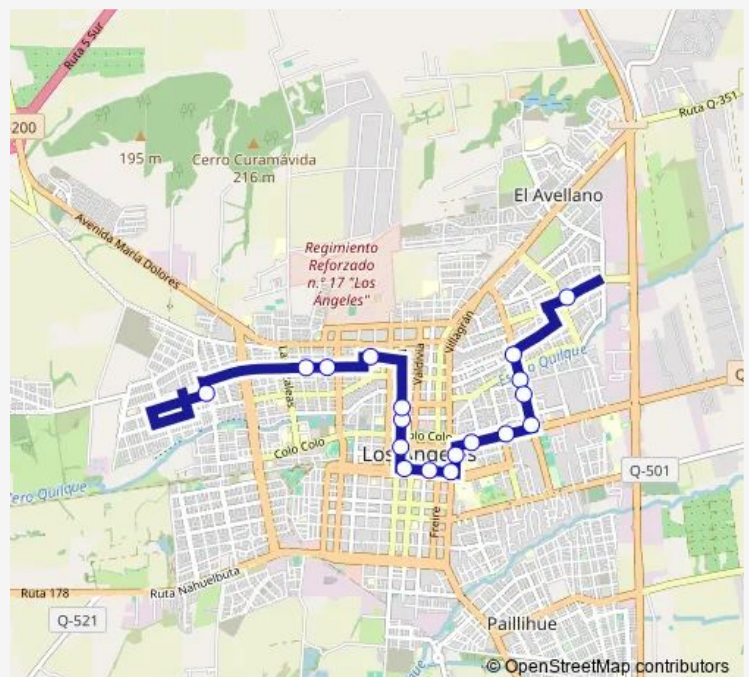

Route schedule

Almte. Latorre / Supermercado — Poniente / Aguas Calientes

Monday 07:46-19:50

Tuesday 07:46-19:50

Wednesday 07:46-19:50

Thursday 07:46-19:50

Friday 07:46-19:50

Saturday 07:46-19:50

Sunday 07:46-19:50

Route info

Direction: Almte. Latorre / Supermercado

Stops: 18

Trip Duration: 0 hour 20 min

C10_R — Oropello Montecoa

C10_R Bus time schedules and route maps are available in an offline PDF at busmaps.com. Use the busmaps.com website to see live bus times, train schedule or subway schedule, and step-by-step directions for all public transit in Los Angeles