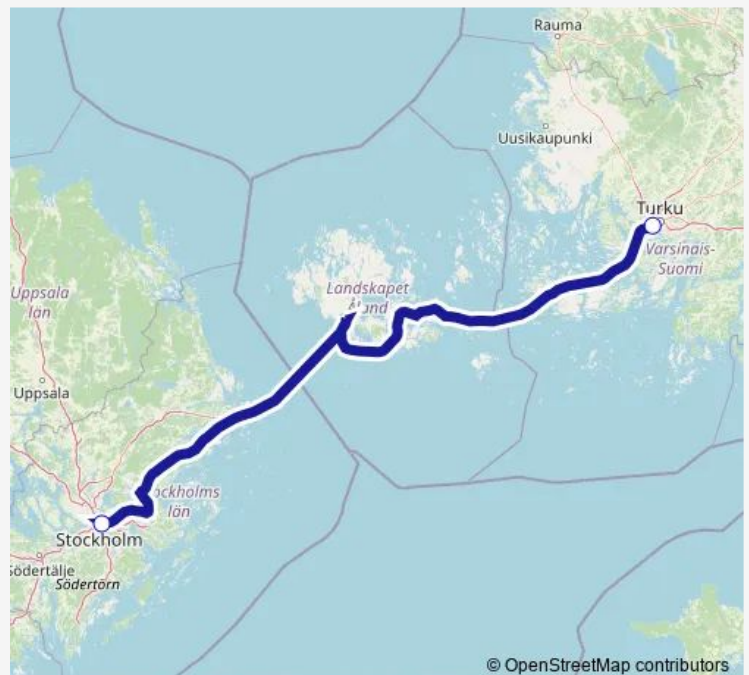

Ferry Stockholm-Turku

[Go to website](#)

Direction

Stockholm — Turku

2 stops

[Open route schedule](#)

Stockholm

Turku

Route schedule

Stockholm — Turku

Monday	08:45-21:00
Tuesday	08:45-21:00
Wednesday	08:45-21:00
Thursday	08:45-21:00
Friday	08:45-21:00
Saturday	08:45-21:00
Sunday	08:45-21:00

Route info

Direction: Stockholm

Stops: 2

Trip Duration: 10 hour 35 min

Stockholm-Turku