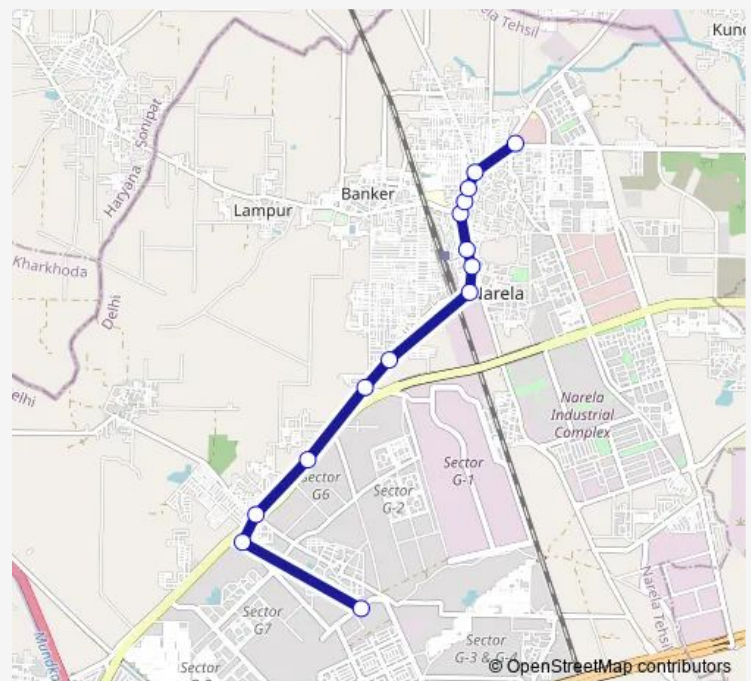

### Direction

Bawana Sec 5 Cluster Depot — Ramdev Chowk Narela Terminal

14 stops

[Open route schedule](#)

Bawana Sec 5 Cluster Depot

Bawana Sec 6 / 7 Crossing

Sannoth Crossing / Ghoga Crossing

Kaushal Devi Netraheen Ashram

Safiyabad Crossing

Ramdev Chowk Narela Terminal

### Route schedule

Bawana Sec 5 Cluster Depot — Ramdev Chowk Narela Terminal

Monday 04:54-17:20

Tuesday 04:54-17:20

Wednesday 04:54-17:20

Thursday 04:54-17:20

Friday 04:54-17:20

Saturday 04:54-17:20

### Route info

Direction: Bawana Sec 5 Cluster Depot

Stops: 14

Trip Duration: 0 hour 29 min

919stldown

BusMaps

919stldown Bus time schedules and route maps are available in an offline PDF at busmaps.com. Use the busmaps.com website to see live bus times, train schedule or subway schedule, and step-by-step directions for all public transit in Alipur