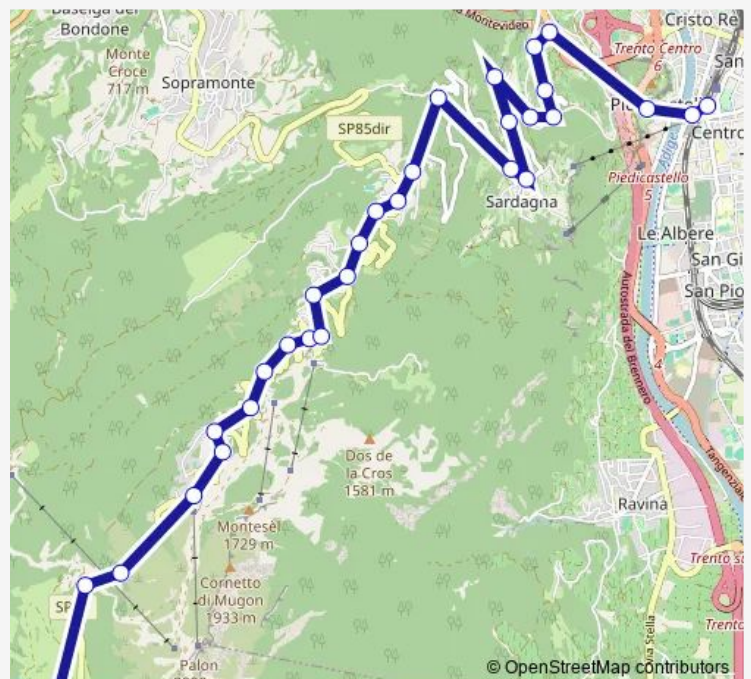

Thursday 06:25-19:00

Friday 06:25-19:00

Saturday 06:25-19:00

Sunday 07:30-16:40

Route info

Direction: Viote

Stops: 31

Trip Duration: 0 hour 55 min

Friday 07:05

Saturday —

Sunday —

Route info

Direction: Sardagna

Stops: 12

Trip Duration: 0 hour 18 min

Direction

Vaneze

Vaneze-Sp.85

Vaneze-Norge

Vaneze-Baita Montesel

Route schedule

Trento. Autostazione — Viote

Monday	07:45-18:00
Tuesday	07:45-18:00
Wednesday	07:45-18:00
Thursday	07:45-18:00
Friday	07:45-18:00
Saturday	07:45-18:00
Sunday	08:00-13:10

Route info

Direction: Trento. Autostazione

Stops: 31

Trip Duration: 0 hour 55 min

Vaneze-Ex Snack Bar

Vason-Sp85 Al Km 17

Vason

Rocce Rosse-Nuovi Golfi