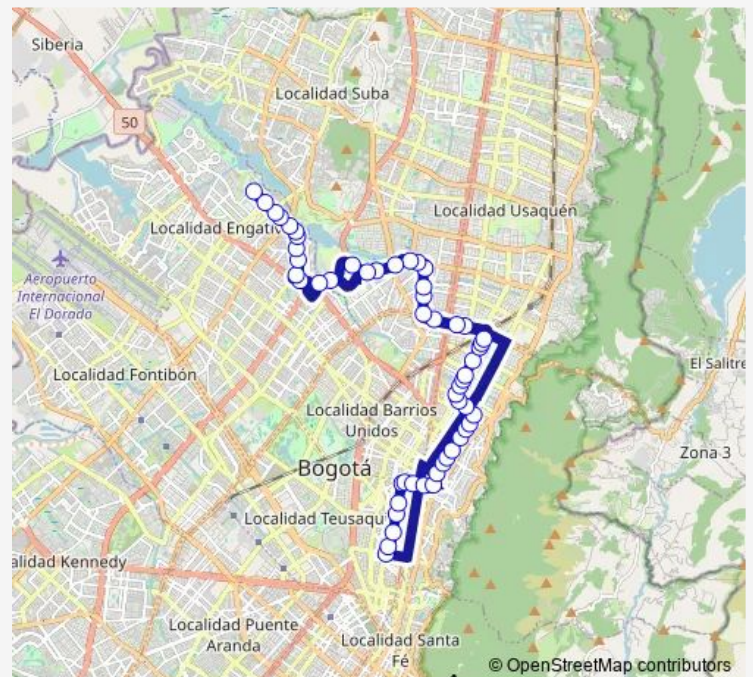

### Route schedule

AC 45 - AK 19 — AC 90 - KR 95F Ciudad Bachué

Monday 04:55-21:52

Tuesday 04:55-21:52

Wednesday 04:55-21:52

Thursday 04:55-21:52

Friday 04:55-21:52

Saturday 04:58-21:14

### Route info

Direction: AC 45 - AK 19

Stops: 54

Trip Duration: 0 hour 54 min

193B — Bachue Ciclovía

AK 15 - CL 87

AK 15 - CL 90

AK 15 - CL 90

Stops: 5

Trip Duration: 0 hour 56 min

## Route info

Direction: AC 45 - AK 19

Stops: 50

Trip Duration: 1 hour 7 min

AC 100 - KR 19a

AC 100 - KR 47a

KR 53 - AC 100

KR 53 - CL 104