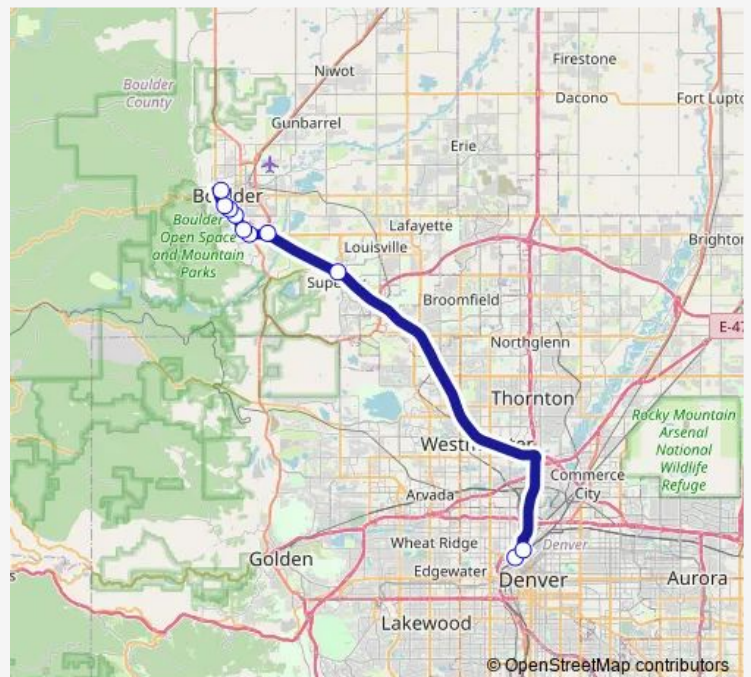

S Broadway & Table Mesa Dr

S Broadway & Dartmouth Ave

Broadway & Baseline Rd

Broadway & Regent Dr

Broadway & Euclid Ave

Downtown Boulder Station (Ar)

### Route schedule

Union Station Gate B7 — Downtown Boulder Station (Ar)

Monday 07:40

Tuesday 07:40

Wednesday 07:40

Thursday 07:40

Friday 07:40

Saturday —

### Route info

Direction: Union Station Gate B7

Stops: 10

Trip Duration: 0 hour 48 min

■ FF2 — Flatiron Flyer

**Direction**

Downtown Boulder Station Gate 2 — Union Station

10 stops

US 36 &amp; Mccaslin Station Gate A

Park Ave West &amp; Wewatta St

Union Station