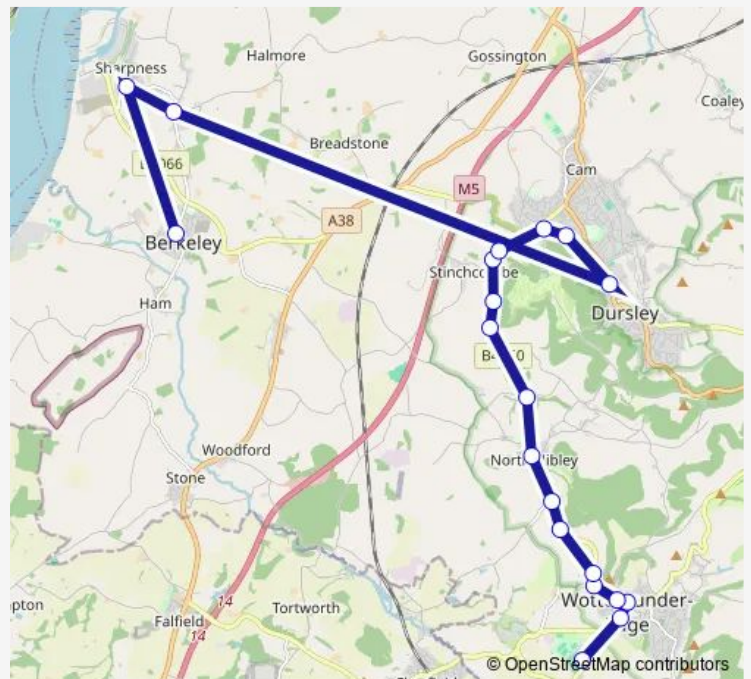

Wednesday 14:50

Thursday 14:50

Friday 14:50

Saturday —

Sunday —

Route info

Direction: Katharine Lady Berkeley's School

Stops: 20

Trip Duration: 0 hour 35 min

■ X11A — Berkeley - Draycott - Dursley - Kingshill - North Nibley - Katharine Lady Berkeley School **BusMaps**

Direction

Berkeley County Primary — Katharine Lady Berkeley's School

28 stops

[Open route schedule](#)

Berkeley County Primary

Jubilee Way

Salmon Inn

Coaley Junction

Draycott Business Park

Draycott Crescent

Friday 07:25

Saturday —

Sunday —

Route info

Direction: Berkeley County Primary

Stops: 28

Trip Duration: 0 hour 50 min

Bradley Green Turn