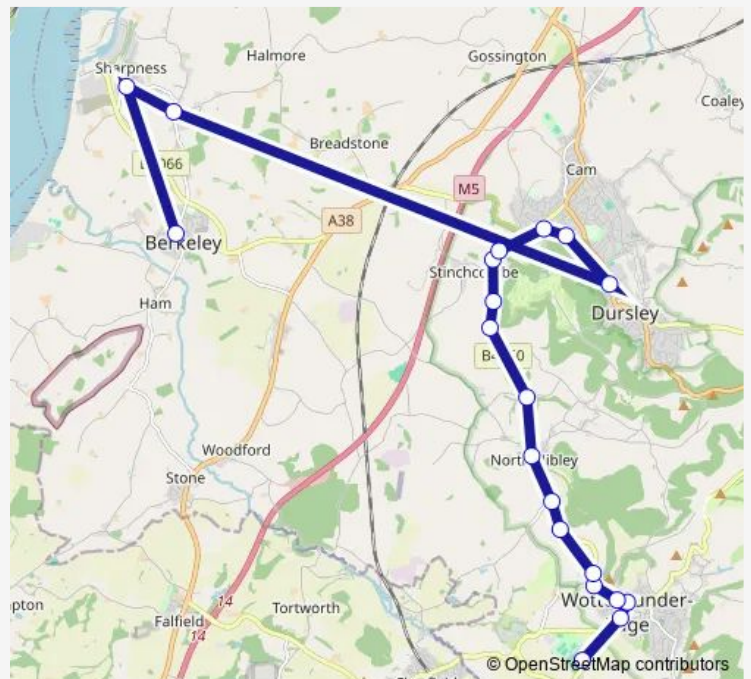

Wednesday 14:50

Thursday 14:50

Friday 14:50

Saturday —

Sunday —

Route info

Direction: Katharine Lady Berkeley's School

Stops: 20

Trip Duration: 0 hour 35 min

■ X11A — Berkeley - Draycott - Dursley - Kingshill - North Nibley - Katharine Lady Berkeley School **BusMaps**

Direction

Berkeley County Primary — Katharine Lady Berkeley's School

28 stops

[Open route schedule](#)

Berkeley County Primary

Jubilee Way

Salmon Inn

Coaley Junction

Draycott Business Park

Draycott Crescent

Friday 07:25

Saturday —

Sunday —

Route info

Direction: Berkeley County Primary

Stops: 28

Trip Duration: 0 hour 50 min

Bradley Green Turn