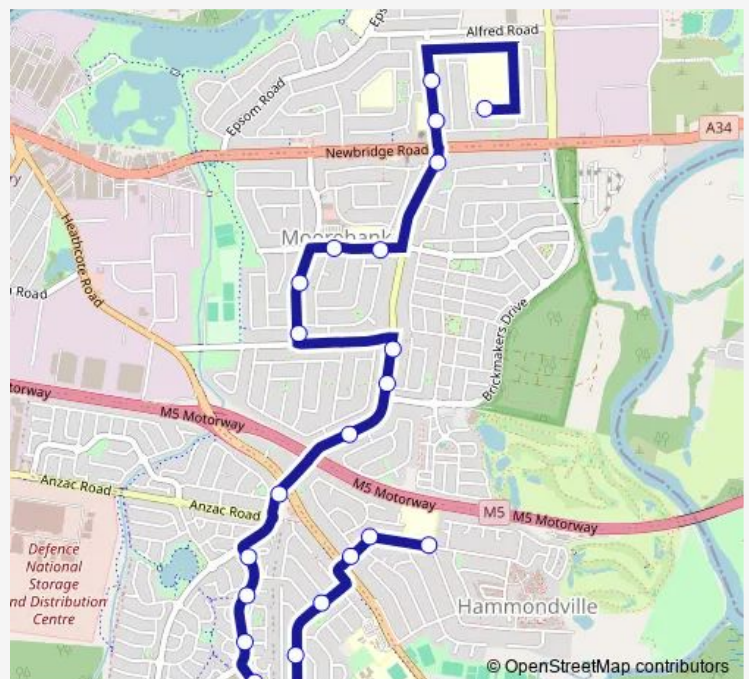

School Bus S519 Moorebank High School to Hammondville

[Go to website](#)

Direction

Moorebank High School, Boolarong Av — Hammondville Public School, Walder Rd

22 stops

[Open route schedule](#)

- Moorebank High School, Boolarong Av
- Nuwarra Rd Opp Osborne St
- Nuwarra Rd Opp St Joseph's Primary School
- Nuwarra Rd After Newbridge Rd
- Maddecks Av Opp Nuwarra Public School
- Maddecks Av At Metcalfe Av
- Metcalfe Park, Stockton Av
- Stockton Av Opp Gal Cres
- Nuwarra Rd Opp Junction Rd
- Nuwarra Rd At Malinya Cres
- Nuwarra Rd After Marshall Av
- Wattle Grove Dr At Heathcote Rd
- Australis Av At Continua Ct
- Australis Av Opp Fernleaf Ct
- Australis Av Opp Conferta Ct
- Village Way Opp Wattle Grove Shopping Village
- Cameron Park, Village Way
- Bardia Pde Opp Mivo St
- Bardia Pde At Ambon Rd
- Walder Rd At Meehan Av
- Walder Rd Opp Bradey Av

Route schedule

Moorebank High School, Boolarong Av — Hammondville Public School, Walder Rd

Monday	—
Tuesday	14:40
Wednesday	14:40
Thursday	—
Friday	—
Saturday	—
Sunday	—

Route info

Direction: Moorebank High School, Boolarong Av

Stops: 22

Trip Duration: 0 hour 22 min

S519 — Moorebank High School to Hammondville

S519 School Bus time schedules and route maps are available in an offline PDF at busmaps.com. Use the busmaps.com website to see live bus times, train schedule or subway schedule, and step-by-step directions for all public transit in Liverpool

The schedule is provided in the local timezone. Times with "(+1)" indicate departures on the next day.

PDF file created on 2025-01-16

2024 BusMaps.com - All Rights Reserved