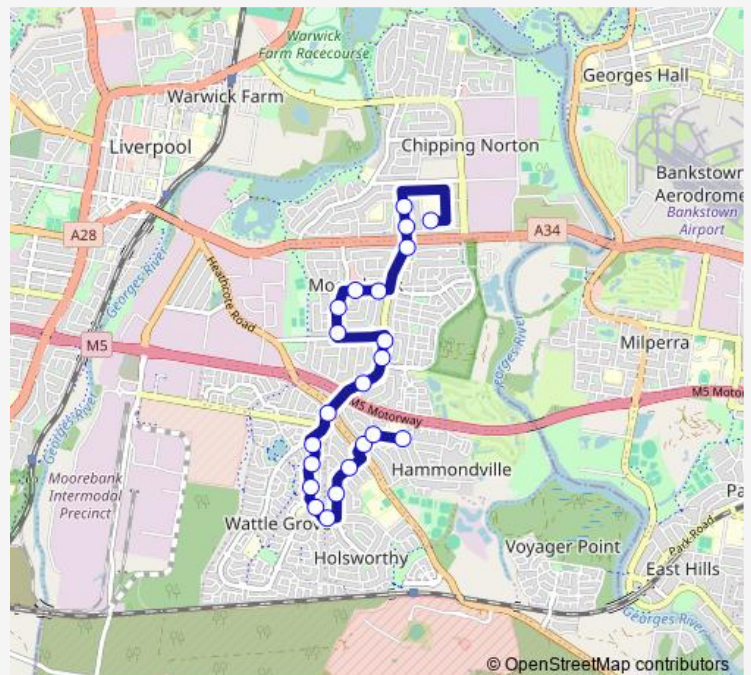

School Bus S519 Moorebank High School to Hammondville

[Go to website](#)

Direction

Moorebank High School, Boolarong Av — Hammondville Public School, Walder Rd

22 stops

[Open route schedule](#)

- Moorebank High School, Boolarong Av
- Nuwarra Rd Opp Osborne St
- Nuwarra Rd Opp St Joseph's Primary School
- Nuwarra Rd After Newbridge Rd
- Maddecks Av Opp Nuwarra Public School
- Maddecks Av Opp Moorebank Shopping Village
- Metcalfe Park, Stockton Av
- Stockton Av Before Junction Rd
- Nuwarra Rd Opp Junction Rd
- Nuwarra Rd At Malinya Cres
- Nuwarra Rd After Marshall Av
- Wattle Grove Dr At Heathcote Rd
- Australis Av At Continua Ct
- Australis Av Opp Fernleaf Ct
- Australis Av Opp Conferta Ct
- Village Way Opp Wattle Grove Shopping Village
- Cameron Park, Village Way
- Bardia Pde Opp Mivo St
- Bardia Pde At Ambon Rd
- Walder Rd At Meehan Av
- Walder Rd Opp Bradey Av

Route schedule

Moorebank High School, Boolarong Av — Hammondville Public School, Walder Rd

Monday	—
Tuesday	14:35
Wednesday	14:35
Thursday	—
Friday	—
Saturday	—
Sunday	—

Route info

Direction: Moorebank High School, Boolarong Av

Stops: 22

Trip Duration: 0 hour 22 min

S519 — Moorebank High School to Hammondville

S519 School Bus time schedules and route maps are available in an offline PDF at busmaps.com. Use the busmaps.com website to see live bus times, train schedule or subway schedule, and step-by-step directions for all public transit in Liverpool

The schedule is provided in the local timezone. Times with "(+1)" indicate departures on the next day.

PDF file created on 2026-02-28

2024 BusMaps.com - All Rights Reserved