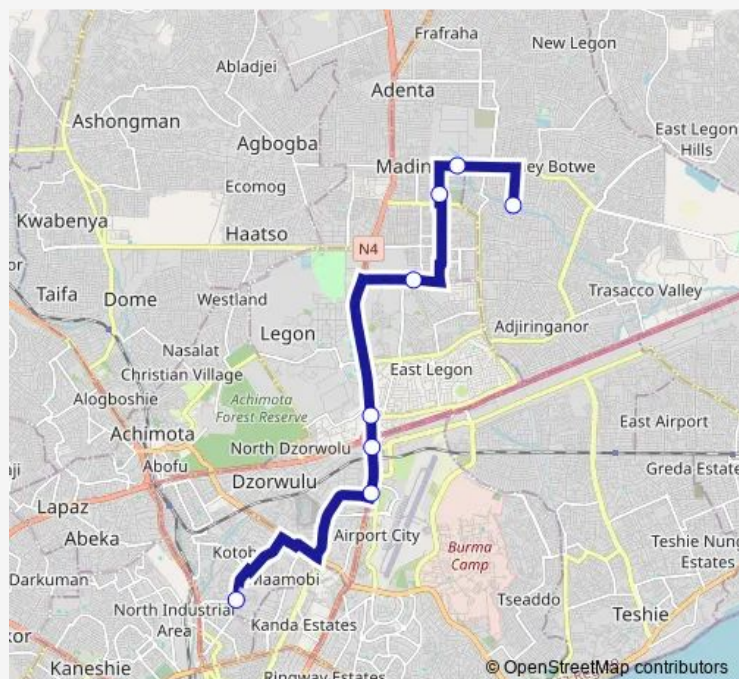

Bus 387A New Town Station to Ashaley Botwe

[Go to website](#)

Direction

Terminal New Town Station — Terminal Ashaley Botwe

8 stops

[Open route schedule](#)

Terminal New Town Station

Epo

Spanner

Shiashie

Ups

Social Welfare 387

Baba Yara

Terminal Ashaley Botwe

Route schedule

Terminal New Town Station — Terminal Ashaley Botwe

Monday 12:22

Tuesday 12:22

Wednesday 12:22

Thursday 12:22

Friday 12:22

Saturday 12:22

Sunday 12:22

Route info

Direction: Terminal New Town Station

Stops: 8

Trip Duration: 0 hour 53 min

■ 387A — New Town Station to Ashaley Botwe

387A Bus time schedules and route maps are available in an offline PDF at busmaps.com. Use the busmaps.com website to see live bus times, train schedule or subway schedule, and step-by-step directions for all public transit in Accra