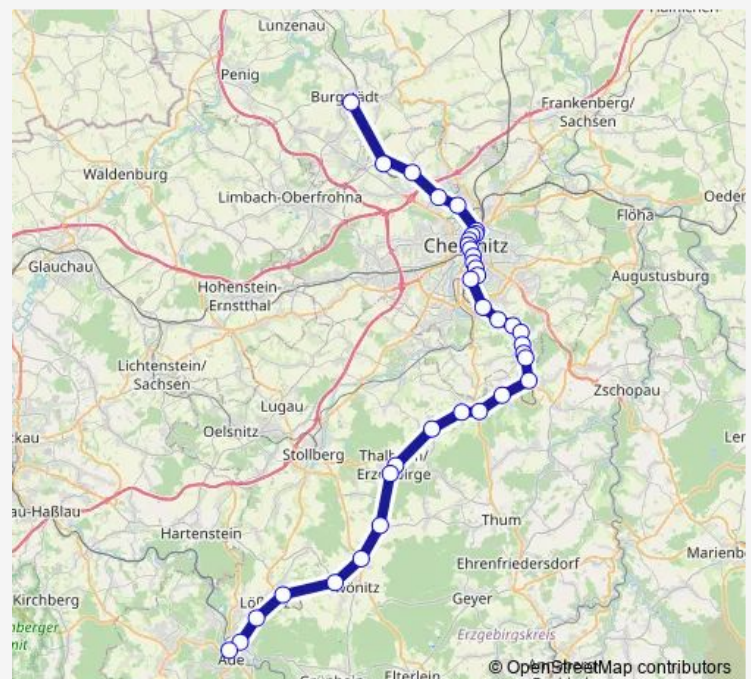

Chemnitz, Bahnhof Reichenhain

### Route schedule

Aue, Bahnhof — Burgstädt, Bahnhof

Monday 04:39-22:21

Tuesday 04:39-22:21

Wednesday 04:39-22:21

Thursday 04:39-22:21

Friday 04:39-22:21

Saturday 04:39-22:21

### Route info

Direction: Aue, Bahnhof

Stops: 37

Trip Duration: 1 hour 45 min

■ C13

Chemnitz, Technopark

Chemnitz, TU Campus

Chemnitz, Rosenbergstr