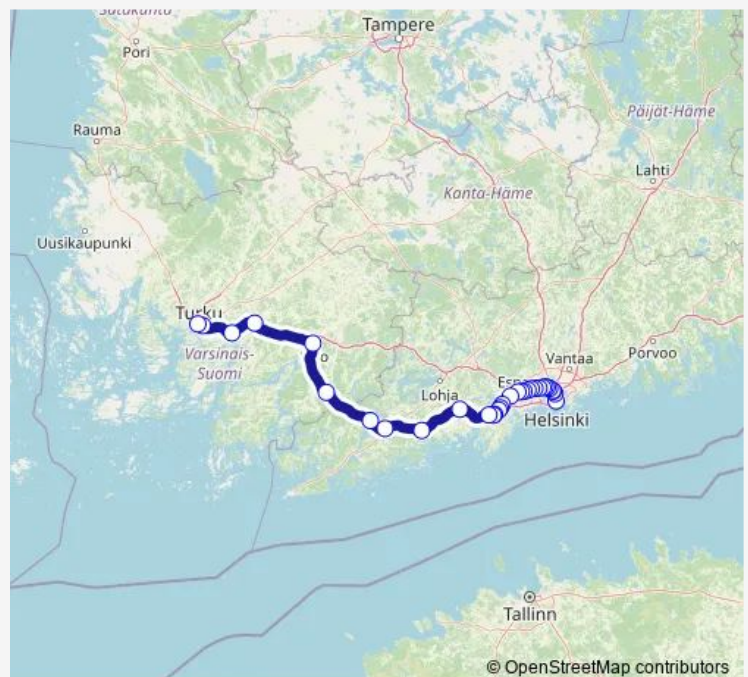

Long Distance Trains IC 973 Helsinki - Turku

[Go to website](#)

Direction

Helsinki — Turku

32 stops

[Open route schedule](#)

Helsinki

Pasila

Ilmala

Helsinki Kivihaka

Huopalahti

Valimo

Pitäjänmäki

Mäkkylä

Leppävaara

Kilo

Kera

Kauniainen

Koivuhovi

Tuomarila

Espoo

Kauklahti

Masala

Vasikkahaka

Jorvas

Heikkilä

Tolsa

Route schedule

Helsinki — Turku

Monday 22:52

Tuesday 22:52

Wednesday 22:52

Thursday 22:52

Friday 22:52

Saturday —

Sunday —

Route info

Direction: Helsinki

Stops: 32

Trip Duration: 2 hour 7 min

■ IC 973 — Helsinki - Turku