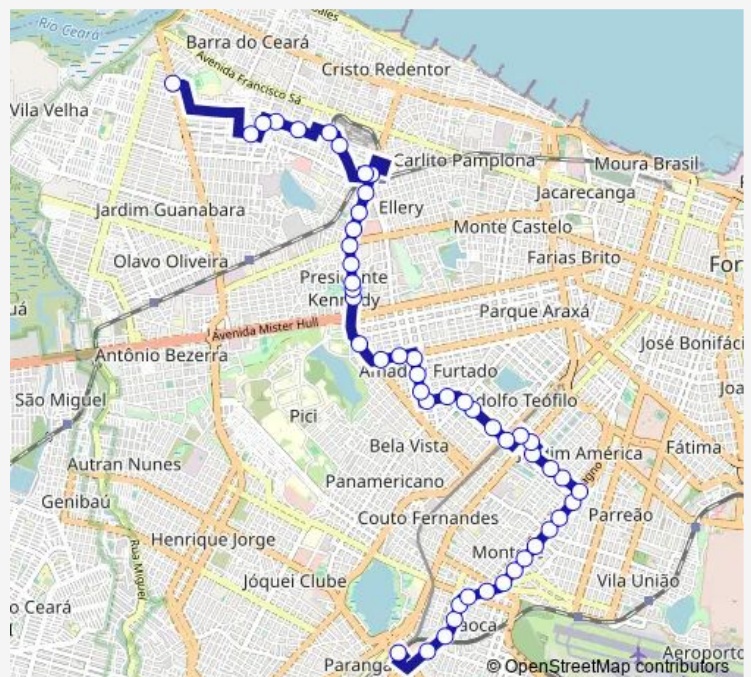

RUA Silvio Romero, 75 A

RUA Teodoro DE Castro, 413

RUA Teodomiro DE Castro, 4132

Avenida DOR Theberge, 2416

Avenida DR. Theberge, 2416

RUA Olavo Bilac, 809

RUA Olavo Bilac, 1076

RUA Olavo Bilac, 1300

RUA Olavo Bilac, 1300

Estação North Shopping, 2461

Travessa Mendes Guimaraes, 701

Route schedule

Avenida CEL Carvalho, 830 — Praça Terminal Parangaba, Sn

Monday 05:49-23:02

Tuesday 05:49-23:02

Wednesday 05:49-23:02

Thursday 05:49-23:02

Friday 05:49-23:02

Saturday 06:02-22:50

Sunday 06:00-22:56

Route info

Direction: Avenida CEL Carvalho, 830

Stops: 52

Trip Duration: 1 hour 12 min