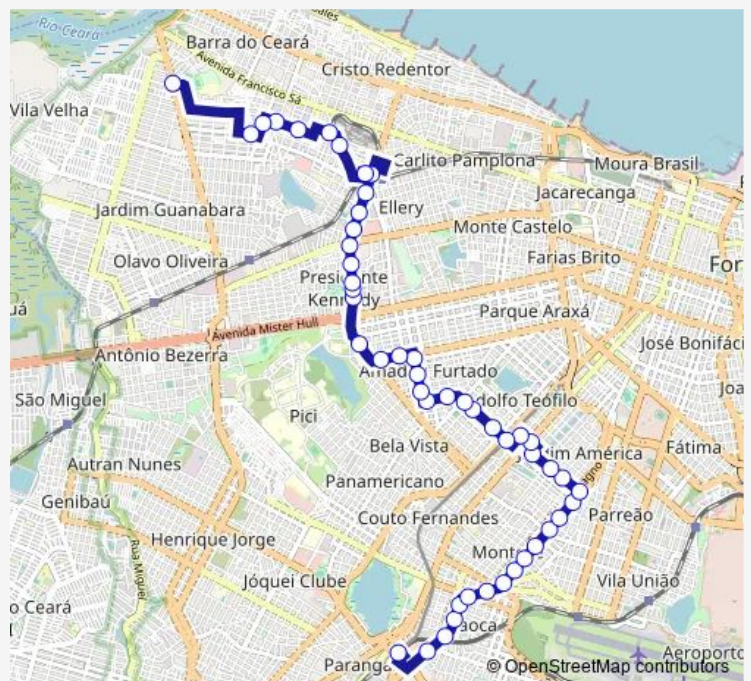

RUA Silvio Romero, 75 A

RUA Teodoro DE Castro, 413

RUA Teodomiro DE Castro, 4132

Avenida DOR Theberge, 2416

Avenida DR. Theberge, 2416

RUA Olavo Bilac, 809

RUA Olavo Bilac, 1076

RUA Olavo Bilac, 1300

RUA Olavo Bilac, 1300

Estação North Shopping, 2461

Travessa Mendes Guimaraes, 701

Route schedule

Avenida CEL Carvalho, 830 — Praça Terminal Parangaba, Sn

Monday 05:49-23:02

Tuesday 05:49-23:02

Wednesday 05:49-23:02

Thursday 05:49-23:02

Friday 05:49-23:02

Saturday 06:02-22:50

Sunday 06:00-22:56

Route info

Direction: Avenida CEL Carvalho, 830

Stops: 53

Trip Duration: 0 hour 50 min