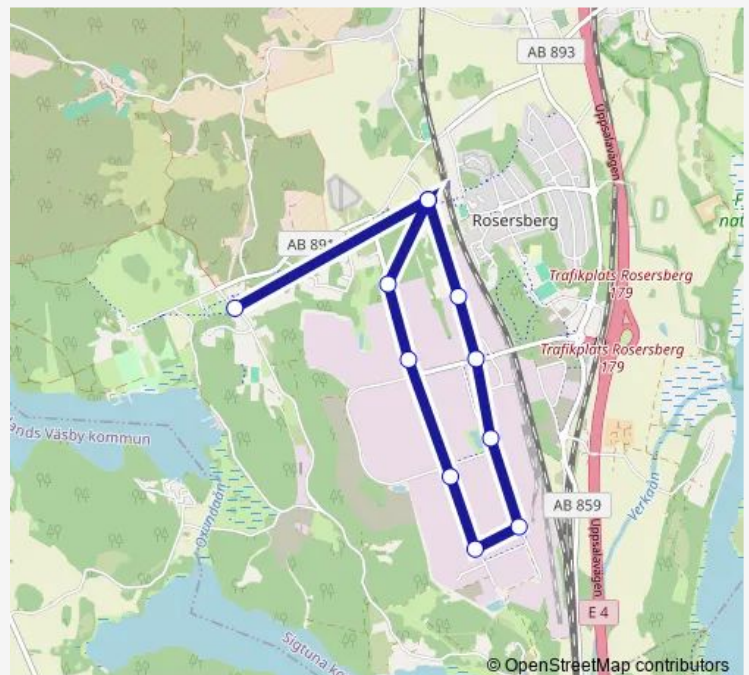

Direction

Rosersberg station västra — Räddningsverket

11 stops

[Open route schedule](#)

Rosersberg station västra

Tallbacksgatan

Stålgatan

Järngatan norra

Järngatan södra

Tenngatan

Titangatan

Skansvägen

Metallvägen

Rosersberg station västra

Räddningsverket

Route schedule

Rosersberg station västra — Räddningsverket

Monday 06:54-23:15

Tuesday 06:54-23:15

Wednesday 06:54-23:15

Thursday 06:54-23:15

Friday 06:54-23:15

Saturday —

Sunday —

Route info

Direction: Rosersberg station västra

Stops: 11

Trip Duration: 0 hour 19 min

538H Bus time schedules and route maps are available in an offline PDF at busmaps.com. Use the busmaps.com website to see live bus times, train schedule or subway schedule, and step-by-step directions for all public transit in Upplands Vaesby