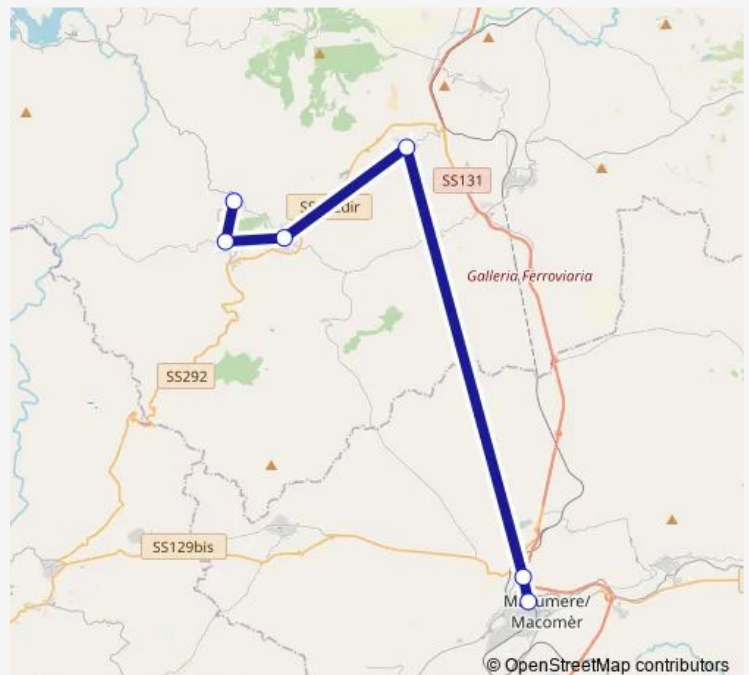

Fermata di Cossoine

Fermata di Macomer Ospedale

Fermata di Macomer Autostazione

Route schedule

Fermata di Mara — Fermata di Macomer Autostazione

Monday 07:00-15:11

Tuesday 07:00-15:11

Wednesday 07:00-15:11

Thursday 07:00-15:11

Friday 07:00-15:11

Saturday 07:00-15:11

Sunday —

Route info

Direction: Fermata di Mara

Stops: 6

Trip Duration: 0 hour 56 min

■ 10101 — Mara-Macomer

BusMaps

Direction

Fermata di Macomer Autostazione — Fermata di Mara

6 stops

[Open route schedule](#)

Fermata di Macomer Autostazione

Fermata di Macomer Ospedale

Route info

Direction: Fermata di Macomer Autostazione

Stops: 6

Trip Duration: 0 hour 56 min

10101 Bus time schedules and route maps are available in an offline PDF at busmaps.com. Use the busmaps.com website to see live bus times, train schedule or subway schedule, and step-by-step directions for all public transit in Macomer