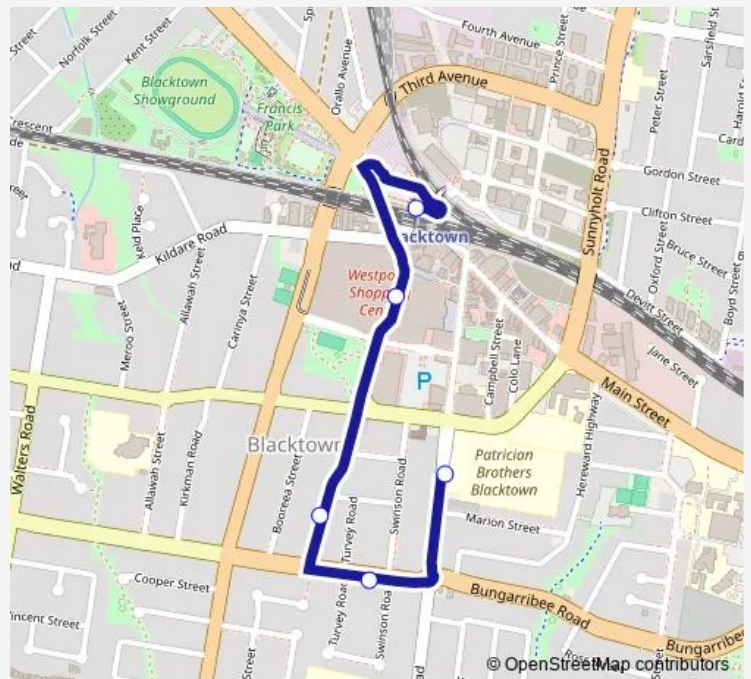

School Bus 6604 Patrician Brothers College to Blacktown Station

Go to website

Direction

Patrician Brothers College, Flushcombe Rd — Blacktown Interchange

5 stops

[Open route schedule](#)

Patrician Brothers College, Flushcombe Rd

Bungarrabee Rd After Swinson Rd

Patrick St Before Bowral Rd

Westpoint Bus Interchange, Stand 2

Blacktown Interchange

Route schedule

Patrician Brothers College, Flushcombe Rd — Blacktown Interchange

Monday	14:57
Tuesday	14:57
Wednesday	14:57
Thursday	14:57
Friday	14:57
Saturday	—
Sunday	—

Route info

Direction: Patrician Brothers College, Flushcombe Rd

Stops: 5

Trip Duration: 0 hour 7 min

6604 School Bus time schedules and route maps are available in an offline PDF at busmaps.com. Use the busmaps.com website to see live bus times, train schedule or subway schedule, and step-by-step directions for all public transit in Parramatta