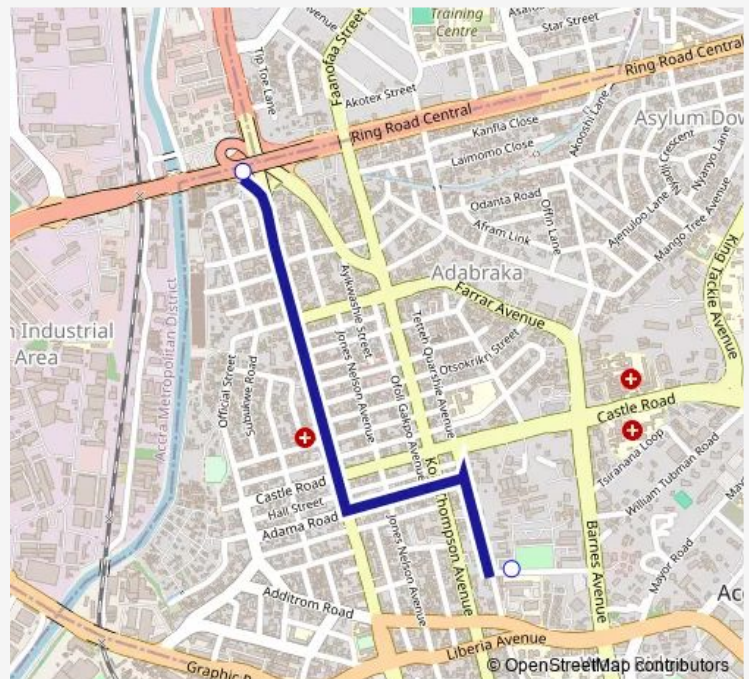

Bus 210b Teachers Hall to Circle

[Go to website](#)

Direction

Terminal Teachers Hall — Terminal Circle

2 stops

[Open route schedule](#)

Terminal Teachers Hall

Terminal Circle

Route schedule

Terminal Teachers Hall — Terminal Circle

Monday	11:35
Tuesday	11:35
Wednesday	11:35
Thursday	11:35
Friday	11:35
Saturday	11:35
Sunday	11:35

Route info

Direction: Terminal Teachers Hall

Stops: 2

Trip Duration: 0 hour 33 min

■ 210b — Teachers Hall to Circle

210b Bus time schedules and route maps are available in an offline PDF at busmaps.com. Use the busmaps.com website to see live bus times, train schedule or subway schedule, and step-by-step directions for all public transit in Accra