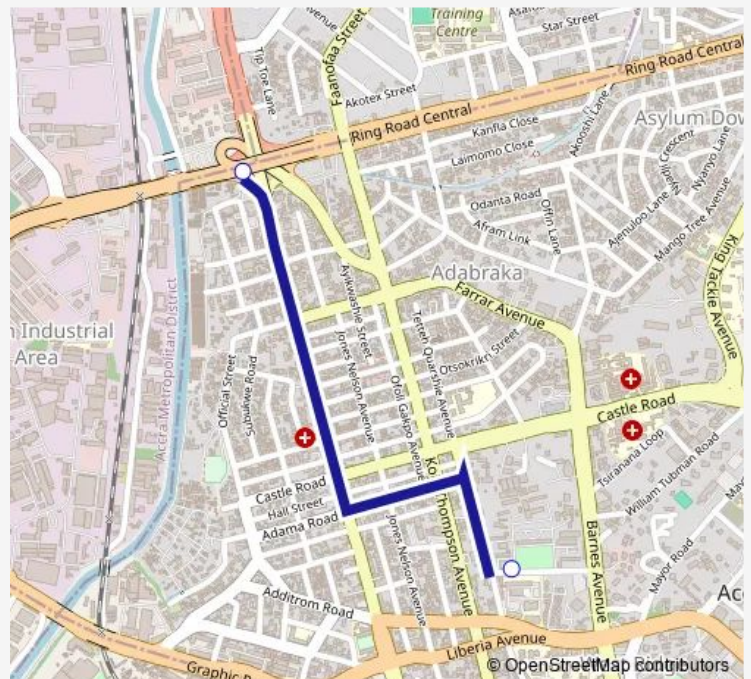

## Bus 210B Teachers Hall to Circle

[Go to website](#)

### Direction

Terminal Teachers Hall — Terminal Circle

2 stops

[Open route schedule](#)

Terminal Teachers Hall

Terminal Circle

### Route schedule

Terminal Teachers Hall — Terminal Circle

Monday	11:35
Tuesday	11:35
Wednesday	11:35
Thursday	11:35
Friday	11:35
Saturday	11:35
Sunday	11:35

### Route info

Direction: Terminal Teachers Hall

Stops: 2

Trip Duration: 0 hour 33 min

210B — Teachers Hall to Circle

210B Bus time schedules and route maps are available in an offline PDF at [busmaps.com](https://busmaps.com). Use the [busmaps.com](https://busmaps.com) website to see live bus times, train schedule or subway schedule, and step-by-step directions for all public transit in Accra