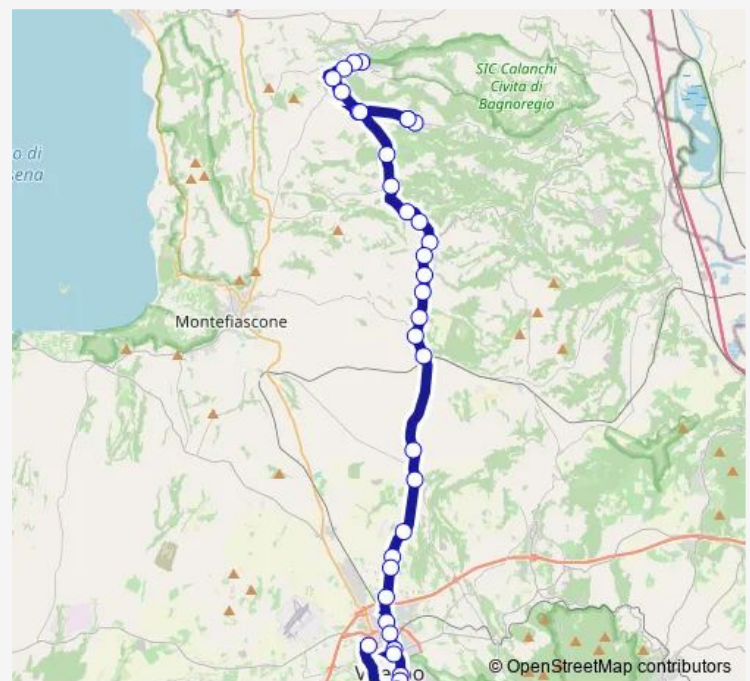

Viterbo | Via Teverina Via Grottana # f1288

Route schedule

Bagnoregio | Ist. Superiore F.lli Agosti # f1169 — VITERBO
| Riello # f641

Monday 06:30

Tuesday 06:30

Wednesday —

Thursday 06:30

Friday 06:30

Saturday 06:30

Sunday —

Route info

Direction: Bagnoregio | Ist. Superiore F.lli Agosti # f1169

Stops: 35

Trip Duration: 0 hour 50 min

Viterbo | Via Teverina Via Ombrone # f1289

VITERBO | Via Teverina Via Ferento # f795