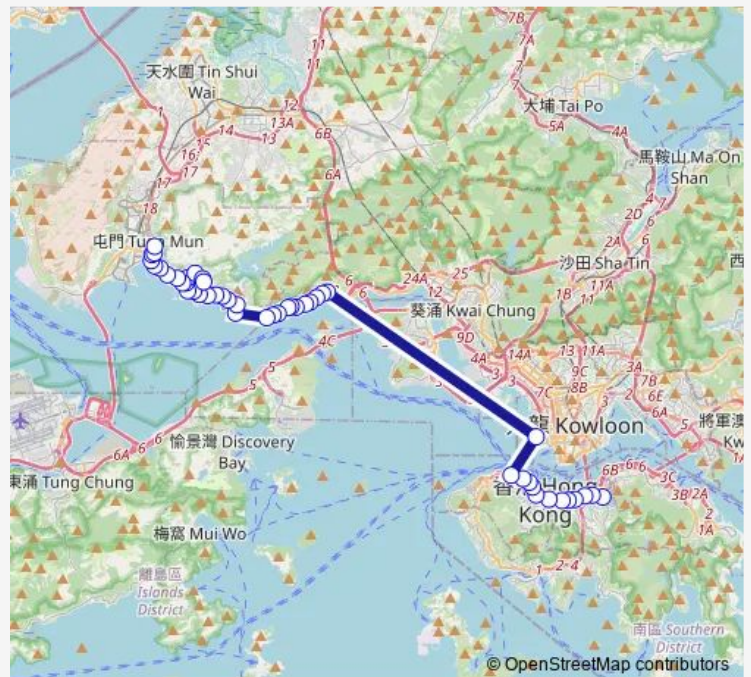

47 stops

[Open route schedule](#)

- [Ctb] Causeway BAY (Moreton Terrace)
- [Ctb] Causeway BAY - YEE WO Street|[Kmb+Ctb] YEE WO Street/
Causeway BAY - YEE WO Street|[Kmb] YEE WO Street
- [Ctb] Canal Road East, Hennessy Road|[Kmb+Ctb] Canal Road East/
Canal Road East, Hennessy Road
- [Ctb] Kwong Sang Hong Building, Hennessy Road|[Kmb] Kwong Sang Hong Building
- [Ctb] Fleming Road, Hennessy Road|[Kmb+Ctb] Fleming Road/
Fleming Road, Hennessy Road|[Kmb] Fleming Road
- [Ctb] Luard Road, Hennessy Road|[Kmb+Ctb] Luard Road/
Luard Road, Hennessy Road|[Kmb] Luard Road
- [Ctb] Admiralty - Pacific Place, Queensway|[Kmb+Ctb] Pacific Place/
Admiralty - Pacific Place, Queensway|[Kmb] Pacific Place
- [Ctb] Hsbc Main Building, Queen'S Road Central
- [Ctb] Pottinger Street, Connaught Road Central|[Db] Connaught Road Central Outside Chinese General Chamber OF Commerce Building|[Kmb+Ctb] Pottinger Street/
Pottinger Street, Connaught Road Central|[Kmb] Pottinger Street|[Pi] 22-23 Connaught Road Central
- [Ctb] Jubilee Street, Connaught Road Central|[Kmb+Ctb] Jubilee Street/
Jubilee Street, Connaught Road Central
- [Ctb] Wing ON Centre, Connaught Road Central|[Kmb] Rumsey Street

Route schedule

[Ctb] Causeway BAY (Moreton Terrace) — [Ctb] CHI LOK FA Yuen, Castle Peak Road|[Kmb] CHI LOK FA Yuen|[Lrt-feeder] CHI LOK FA Yuen|[Lwb] CHI LOK FA Yuen

Monday	00:50-01:10
Tuesday	00:50-01:10
Wednesday	00:50-01:10
Thursday	00:50-01:10
Friday	00:50-01:10
Saturday	00:50-01:10
Sunday	00:50-01:10

Route info

Direction: [Ctb] Causeway BAY (Moreton Terrace)

Stops: 47

Trip Duration: 1 hour 20 min

[Ctb] Queen Street, Connaught Road West[[Kmb+Ctb] Queen Street/
Queen Street, Connaught Road West[[Kmb] Queen Street