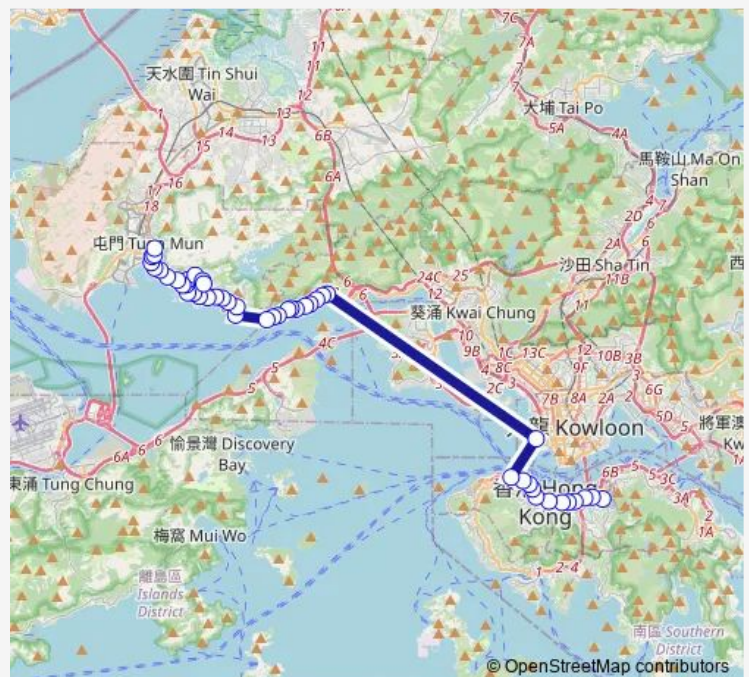

[Ctb] Kwong Sang Hong Building, Hennessy Road[[Kmb] Kwong Sang Hong Building

[Ctb] Fleming Road, Hennessy Road[[Kmb+Ctb] Fleming Road/
Fleming Road, Hennessy Road[[Kmb] Fleming Road

[Ctb] Luard Road, Hennessy Road[[Kmb+Ctb] Luard Road/
Luard Road, Hennessy Road[[Kmb] Luard Road

[Ctb] Admiralty Station - Pacific Place, Queensway[[Kmb+Ctb] Pacific Place/
Admiralty Station - Pacific Place, Queensway[[Kmb] Pacific Place

[Ctb] Hsbc Main Building, Queen'S Road Central

[Ctb] Pottinger Street, Connaught Road Central[[Db] Connaught Road Central Outside Chinese General Chamber OF Commerce Building[[Kmb+Ctb] Pottinger Street/
Pottinger Street, Connaught Road Central[[Kmb] Pottinger Street[[Pi] 22-23 Connaught Road Central

[Ctb] Jubilee Street, Connaught Road Central[[Kmb+Ctb] Jubilee Street/
Jubilee Street, Connaught Road Central

[Ctb] Wing ON Centre, Connaught Road Central[[Kmb] Rumsey Street

Route schedule

[Ctb] Causeway BAY (Moreton Terrace) — [Ctb] CHI LOK FA Yuen, Castle Peak Road[[Kmb] CHI LOK FA Yuen][[Lrt-feeder] CHI LOK FA Yuen][[Lwb] CHI LOK FA Yuen

Monday	00:50-01:10
Tuesday	00:50-01:10
Wednesday	00:50-01:10
Thursday	00:50-01:10
Friday	00:50-01:10
Saturday	00:50-01:10
Sunday	00:50-01:10

Route info

Direction: [Ctb] Causeway BAY (Moreton Terrace)

Stops: 47

Trip Duration: 1 hour 22 min