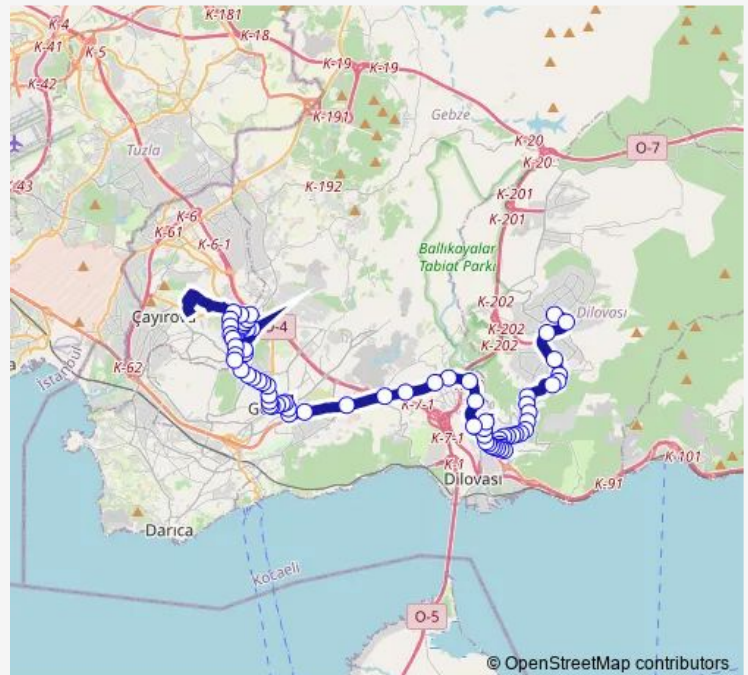

Saturday 06:30-21:00

Sunday 07:15-20:00

Route info

Direction: 2. Cadde

Stops: 72

Trip Duration: 0 hour 51 min

510 Sokak

İSU Dilovasi Şubesi 1