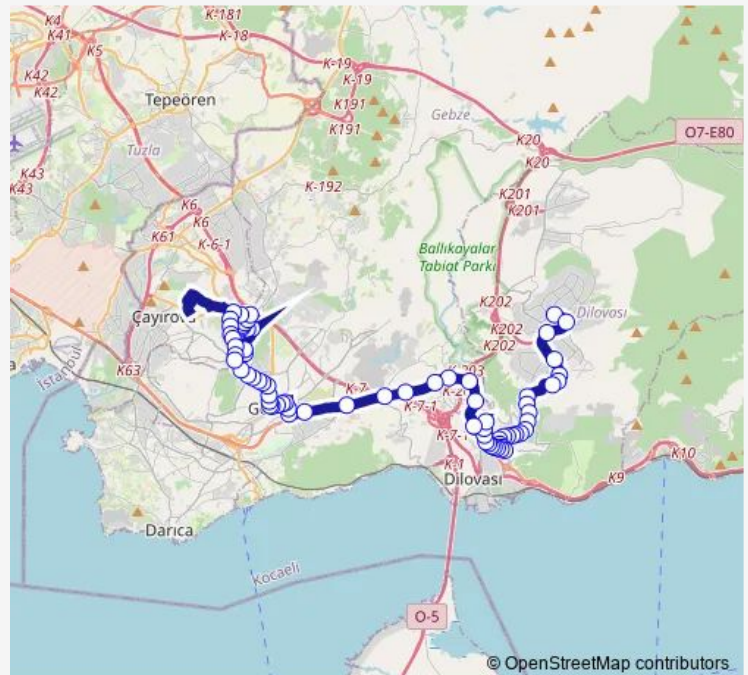

Thursday 06:30-20:00

Friday 06:30-20:00

Saturday 06:30-20:00

Sunday 07:15-19:00

Route info

Direction: K.B.B. Otobüs Garajı

Stops: 88

Trip Duration: 1 hour 2 min