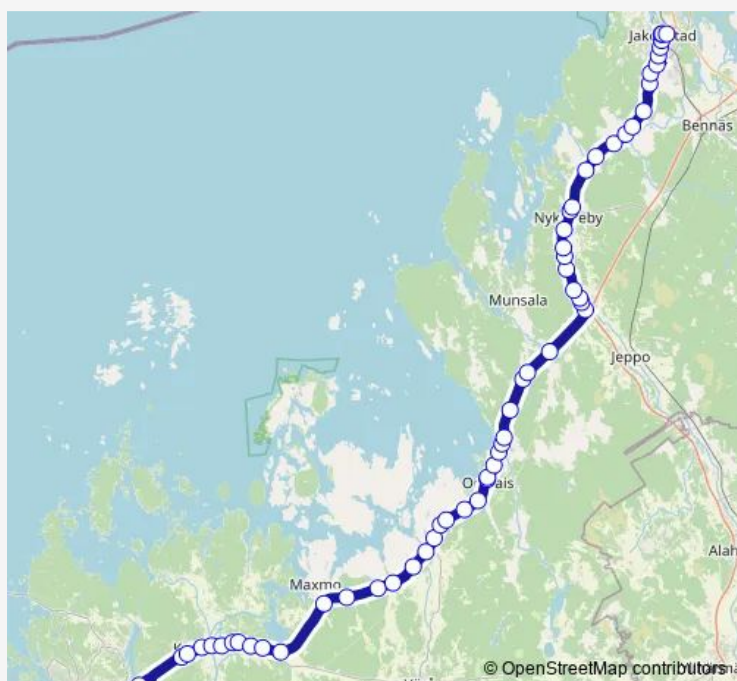

Bus 320 Vaasa, Matkakeskus, Laituri 2 - Pietarsaaren linja-autoasema,

[Go to website](#)

Direction

Pietarsaaren linja-autoasema, — Vaasa matkakeskus

69 stops

[Open route schedule](#)

Pietarsaaren linja-autoasema,

Kauppiaankatu

Isokatu

Vaasantie 149 E

Kyrkostrand

Vaasantie 112 E

Vaasantie

Staraby L

Skutnabba E

Skutnabbantie 334 E

Hummeljutantie E

Sundby L

Sundby koulu L

Karby L

Lillsoklot E

Soklot th E

Kuddnäs L

Topeliuksen puisto E

nimetön

Suomäentie E

Munsalan koulu E

Route schedule

Pietarsaaren linja-autoasema, — Vaasa matkakeskus

Monday 14:10

Tuesday 14:10

Wednesday 14:10

Thursday 14:10

Friday 14:10

Saturday —

Sunday —

Route info

Direction: Pietarsaaren linja-autoasema,

Stops: 69

Trip Duration: 1 hour 40 min

■ 320 — Vaasa, Matkakeskus, Laituri 2 - Pietarsaaren linja-autoasema, **BusMaps**