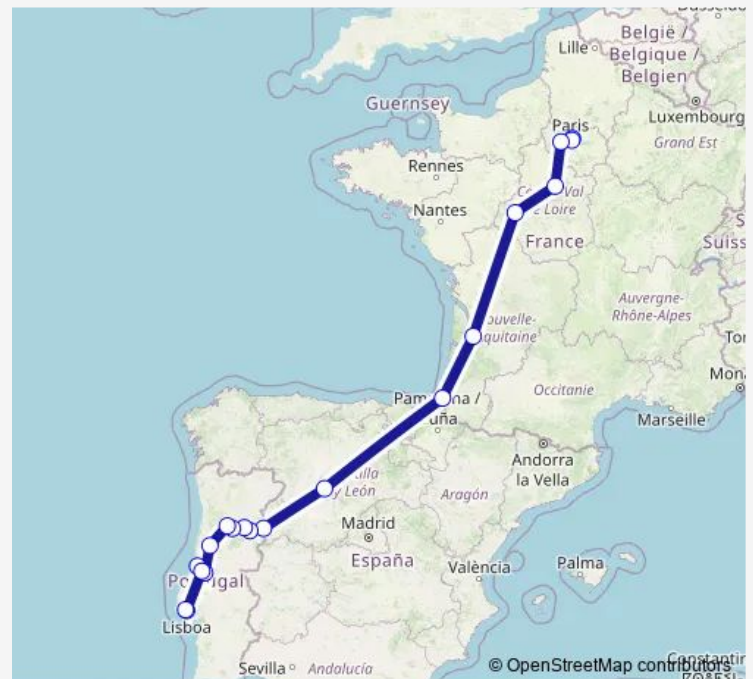

Saturday —

Sunday 18:30

Route info

Direction: Paris, Gallieni

Stops: 19

Trip Duration: 26 hour 15 min

■ 320 — 320-1 : Paris - Lisbonne

Direction

Paris, Gallieni — Lisboa Sete Rios

17 stops

[Open route schedule](#)

Paris, Gallieni

Paris, Porte de Charenton

Versailles

Orléans

Tours

Niort

Saintes

Bordeaux, Centre-ville

Bayonne Quai de Lesseps

Tordesillas

Vilar Formoso

Guarda

Coimbra

Saturday

—

Sunday

12:30

Route info

Direction: Paris, Gallieni

Stops: 17

Trip Duration: 28 hour 15 min