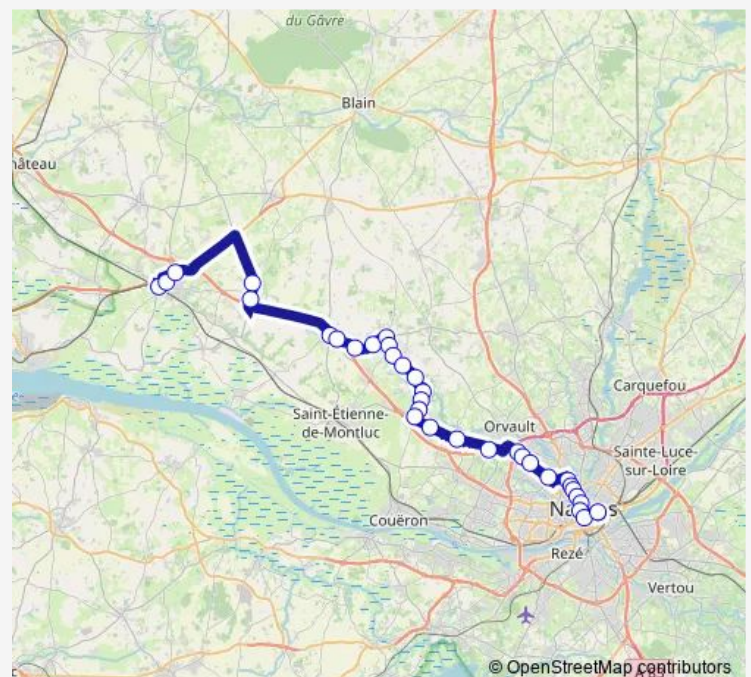

### Route schedule

Beauséjour — Gare Sncf

Monday 12:16-19:30

Tuesday 12:16-19:30

Wednesday 12:16-19:30

Thursday 12:16-19:30

Friday 12:16-19:30

Saturday 12:16-17:55

### Route info

Direction: Beauséjour

Stops: 25

Trip Duration: 1 hour 1 min

320 — Savenay - Nantes

Église

Aire du golfeur

Gare Routière Beausoleil