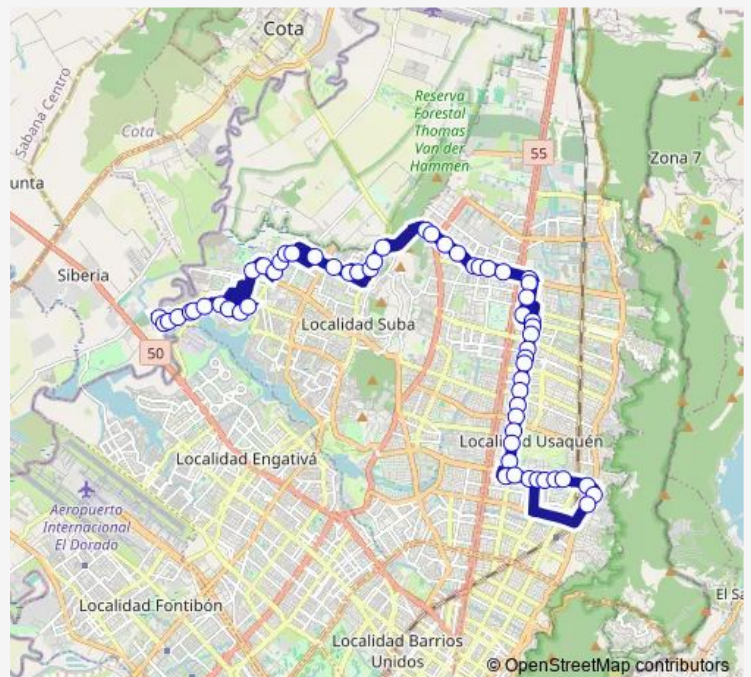

AK 19 - CL 160

Route schedule

AK 7 - CL 119a — KR 160 - CL 134

Monday	05:11-00:38 ⁺¹
Tuesday	05:11-00:38 ⁺¹
Wednesday	05:11-00:38 ⁺¹
Thursday	05:11-00:38 ⁺¹
Friday	05:11-00:38 ⁺¹
Saturday	05:11-00:38 ⁺¹
Sunday	05:11-00:38 ⁺¹

Route info

Direction: AK 7 - CL 119a

Stops: 61

Trip Duration: 1 hour 4 min

KR 19A - CL 161a

CL 163a - KR 19a

CL 164 - KR 19b

KR 20 - CL 164a

Saturday 04:00-23:33

Sunday 04:00-23:33

Route info

Direction: KR 160 - CL 134

Stops: 61

Trip Duration: 1 hour 5 min

AC 170 - AV. Boyaca

AC 170 - AV. Boyaca