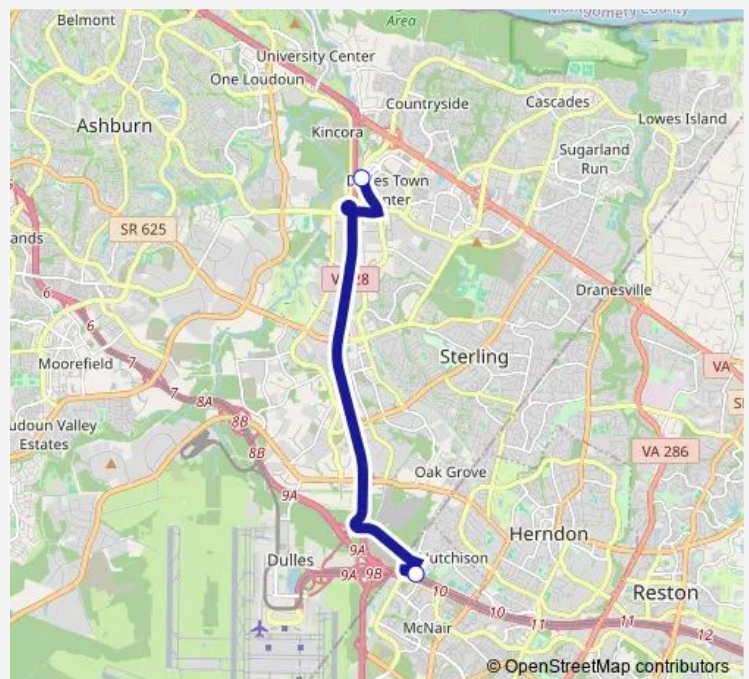

Dulles Town Center Park & Ride Lot

Route schedule

Innovation Center Metro Station - North Bus Bay — Dulles Town Center Park & Ride Lot

Monday	05:06-06:26
Tuesday	05:06-06:26
Wednesday	05:06-06:26
Thursday	05:06-06:26
Friday	05:06-06:26
Saturday	—
Sunday	—

Route info

Direction: Innovation Center Metro Station - North Bus Bay

Stops: 2

Trip Duration: 0 hour 9 min

320 — DTC P&R - Innovation Station North

Direction

Dulles Town Center Park & Ride Lot — Innovation Center Metro Station - North Bus Bay

2 stops

[Open route schedule](#)

Dulles Town Center Park & Ride Lot

Innovation Center Metro Station - North Bus Bay

Route schedule

Dulles Town Center Park & Ride Lot — Innovation Center Metro Station - North Bus Bay

Monday	04:56-06:36
Tuesday	04:56-06:36
Wednesday	04:56-06:36
Thursday	04:56-06:36
Friday	04:56-06:36
Saturday	—
Sunday	—

Route info

Direction: Dulles Town Center Park & Ride Lot

Stops: 2

Trip Duration: 0 hour 9 min