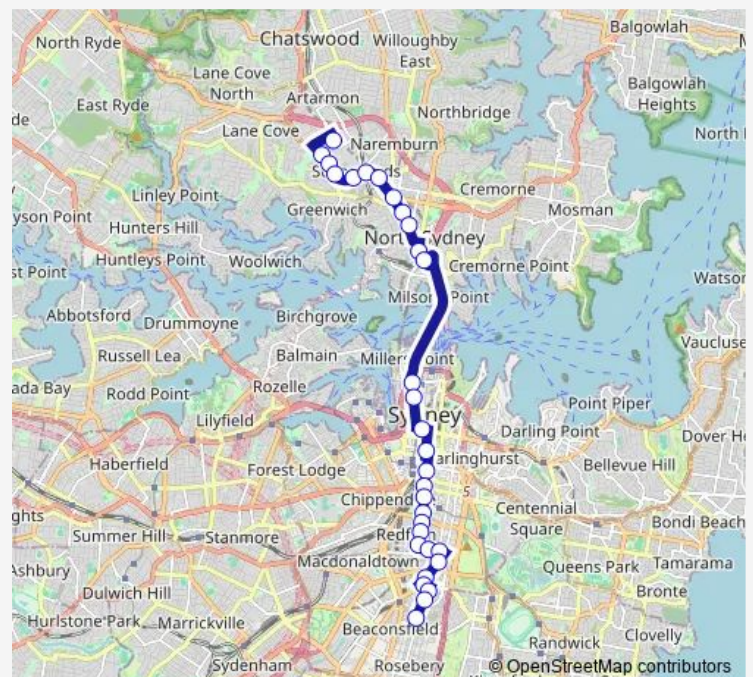

Museum Station, Castlereagh St, Stand F

Elizabeth St At Reservoir St

Central Station, Elizabeth St, Stand E

Elizabeth St At Devonshire St

Elizabeth St Before Cleveland St

Elizabeth St At Cooper St

Route schedule

Sunday 07:00-24:00

Route info

Direction: Campbell St Before Reserve Rd

Stops: 31

Trip Duration: 1 hour 5 min

320 — Gore Hill to Green Square

Elizabeth St At Redfern St

Elizabeth St Before Phillip St

Phillip St At Young St

Phillip St At Baptist St

Bourke St At Potter St

Bourke St Opp Powell St

O'Dea Av After Bourke St

Joynton Av At Austin Gr

Joynton Av Opp Mary O'Brien Reserve

Gunyama Park Aquatic And Recreation Centre, Joynton
Av

Direction

Joynton Av Opp Gunyama Park Aquatic And Recreation Centre — Campbell St Before Reserve Rd

34 stops

[Open route schedule](#)

Joynton Av Opp Gunyama Park Aquatic And Recreation Centre

Mary O'Brien Reserve, Joynton Av