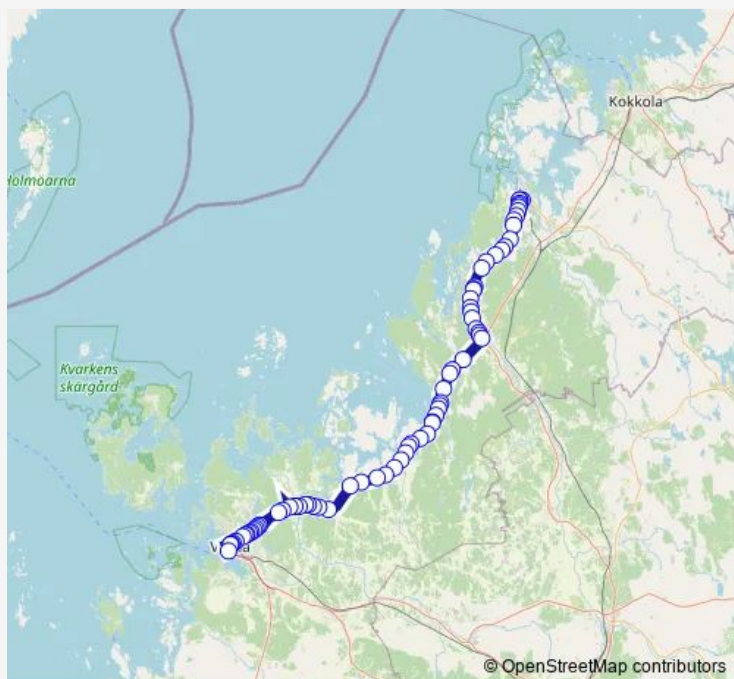

Thursday 06:00

Friday 06:00

Saturday —

Sunday —

Route info

Direction: Pietarsaaren linja-autoasema,

Stops: 73

Trip Duration: 1 hour 45 min