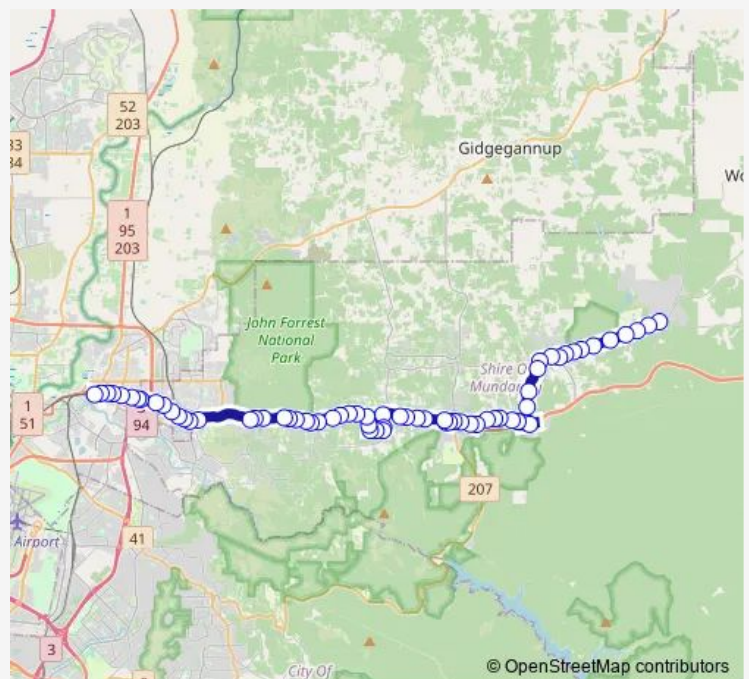

Seaborne St After Battery Rd

Seaborne St Before Glendower St

Seaborne St After Redfern Rd

Seaborne St After Hill Rd

### Route schedule

Access Rd Mundaring Christian Sch — Midland Stn Stand 1

Monday 07:49-15:33

Tuesday 07:49-15:33

Wednesday 07:49-15:33

Thursday 07:49-15:33

Friday 07:49-15:33

Saturday 07:16-16:59

### Route info

Direction: Access Rd Mundaring Christian Sch

Stops: 56

Trip Duration: 0 hour 46 min

Great Eastern Hwy Before Homestead Rd

Homestead Rd Before Jacoby St

Strettle Rd After Jacoby St

Strettle Rd Before Swan Rd

Strettle Rd After Swan Rd

Brooking Rd Before Draper Rd

Great Eastern Hwy After Brooking Rd

Great Eastern Hwy Before Marri Rd

Great Eastern Hwy After Marri Rd

Great Eastern Hwy Before Bailey Rd

Great Eastern Hwy After Bailey Rd