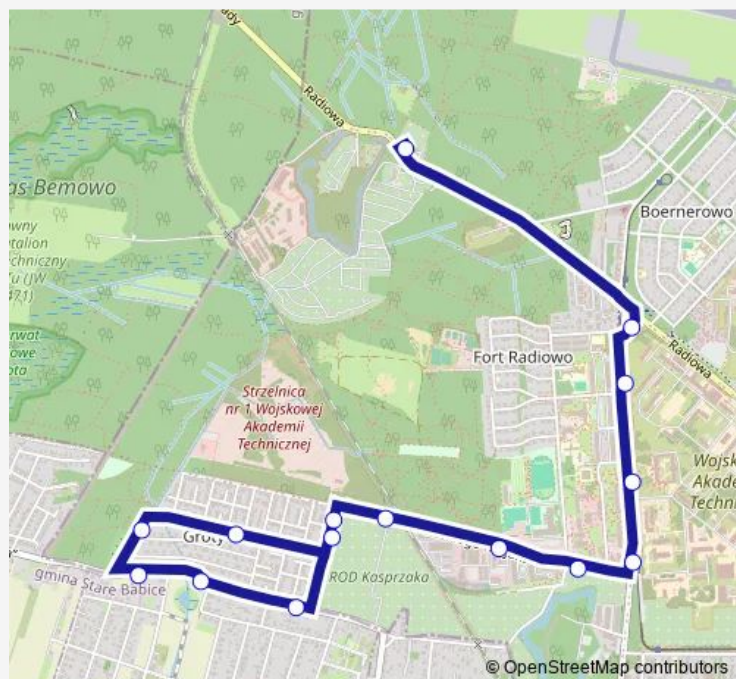

Wednesday 09:12-14:51

Thursday 09:12-14:51

Friday 09:12-14:51

Saturday —

Sunday —

Route info

Direction: Fort Radiowo

Stops: 14

Trip Duration: 0 hour 14 min

320 — Groty – Fort Radiowo

Direction

Groty — Stare Bemowo

9 stops

[Open route schedule](#)

Groty

Arkadyjska

Route info

Direction: Groty

Stops: 9

Trip Duration: 0 hour 9 min

Direction

Arkadyjska — Fort Radiowo

15 stops

[Open route schedule](#)

Route info

Direction: Arkadyjska

Stops: 15

Trip Duration: 0 hour 15 min

Direction

Os. Górczewska — Arkadyjska

2 stops

[Open route schedule](#)