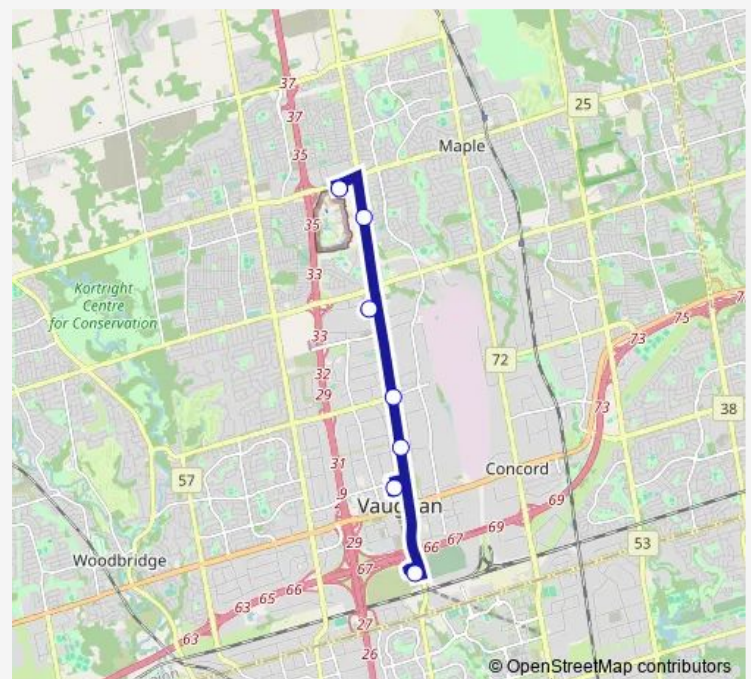

Jane ST / Macintosh Blvd

Jane ST / Langstaff Rd

Vaughan Mills Terminal Platform 8

Jane ST / Norwood Av

Major Mackenzie West Terminal Platform 8

Route schedule

Highway 407 Terminal Platform 4 — Major Mackenzie
West Terminal Platform 8

Monday	06:00-21:32
Tuesday	06:00-21:32
Wednesday	06:00-21:32
Thursday	06:00-21:32
Friday	06:00-21:32
Saturday	09:00-21:25
Sunday	10:00-19:33

Route info

Direction: Highway 407 Terminal Platform 4

Stops: 7

Trip Duration: 0 hour 30 min

320 — Jane Express

Direction

Major Mackenzie West Terminal Platform 8 — Highway 407 Terminal Platform 4

7 stops

[Open route schedule](#)

Major Mackenzie West Terminal Platform 8

Monday 06:36-22:09

Tuesday 06:36-22:09

Wednesday 06:36-22:09

Thursday 06:36-22:09

Friday 06:36-22:09

Saturday 09:36-22:01

Sunday 10:35-20:07

Route info