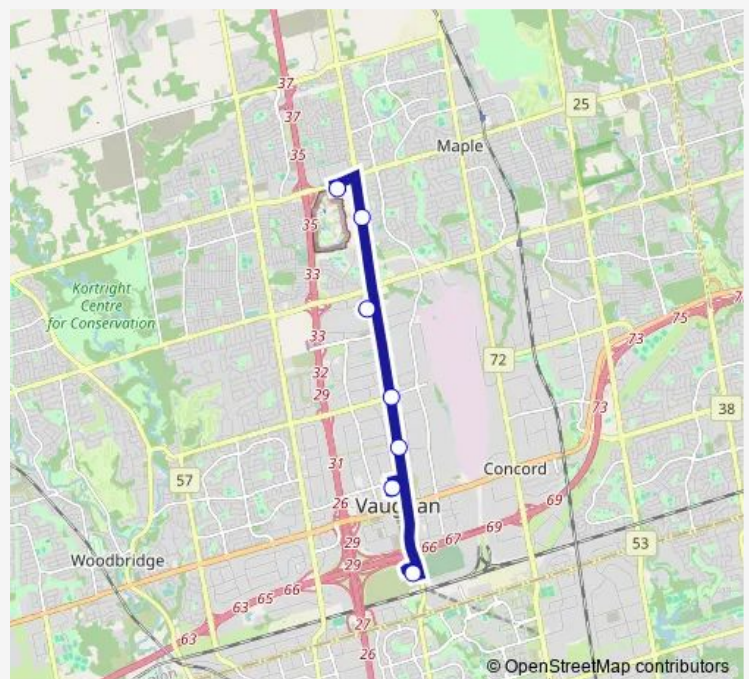

### Route schedule

Highway 407 Terminal Platform 4 — Major Mackenzie  
West Terminal Platform 8

Monday	06:00-21:32
Tuesday	06:00-21:32
Wednesday	06:00-21:32
Thursday	06:00-21:32
Friday	06:00-21:32
Saturday	09:00-21:25
Sunday	10:00-19:33

### Route info

Direction: Highway 407 Terminal Platform 4

Stops: 7

Trip Duration: 0 hour 29 min

320 — Jane Express

### Direction

Major Mackenzie West Terminal Platform 8 — Highway 407 Terminal Platform 4

7 stops

[Open route schedule](#)

Major Mackenzie West Terminal Platform 8

Jane ST / Norwood Av

Vaughan Mills Terminal Platform 2

### Route schedule

Major Mackenzie West Terminal Platform 8 — Highway 407 Terminal Platform 4

Monday	06:36-22:09
Tuesday	06:36-22:09
Wednesday	06:36-22:09
Thursday	06:36-22:09
Friday	06:36-22:09
Saturday	09:36-22:01
Sunday	10:35-20:07