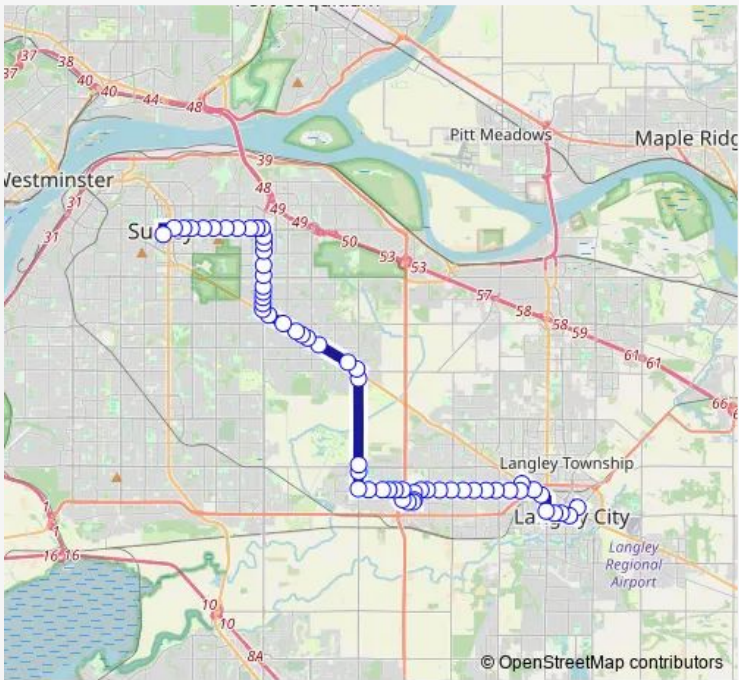

Bus 320 Langley/Fleetwood/Surrey Central Station

[Go to website](#)

**Direction**  
 Westbound Fraser Hwy @ 156 St — Surrey Central Station @ Bay 14  
 23 stops  
[Open route schedule](#)

- Westbound Fraser Hwy @ 156 St
- Westbound Fraser Hwy @ Fleetwood Way
- Northbound 152 St @ Fraser Hwy
- Northbound 152 St @ 91 Ave
- Northbound 152 St @ 92 Ave
- Northbound 152 St @ 93 Ave
- Northbound 152 St @ 94 Ave
- Northbound 152 St @ 96 Ave
- Northbound 152 St @ 98 Ave
- Northbound 152 St @ 100 Ave
- Northbound 152 St @ 101 Ave
- Northbound 152 St @ 102a Ave
- Westbound 104 Ave @ 152 St
- Guildford Exchange @ Bay 2
- Westbound 104 Ave @ 150 St
- Westbound 104 Ave @ 148 St
- Westbound 104 Ave @ 146 St
- Westbound 104 Ave @ 144 St
- Westbound 104 Ave @ 142 St
- Westbound 104 Ave @ 140 St
- Westbound 104 Ave @ 138a St

Route schedule  
 Westbound Fraser Hwy @ 156 St — Surrey Central Station @ Bay 14

Monday	10:39-14:09
Tuesday	10:39-14:09
Wednesday	10:39-14:09
Thursday	10:39-14:09
Friday	10:39-14:09
Saturday	—
Sunday	—

**Route info**  
 Direction: Westbound Fraser Hwy @ 156 St  
 Stops: 23  
 Trip Duration: 0 hour 27 min

320 — Langley/Fleetwood/Surrey Central Station **BusMaps**

Westbound 104 Ave @ Whalley Blvd

Surrey Central Station @ Bay 14

## Direction

Surrey Central Station @ Bay 5 — Eastbound 88 Ave @ 156 St

25 stops

[Open route schedule](#)

Surrey Central Station @ Bay 5

Eastbound 104 Ave @ University Dr

Eastbound 104 Ave @ King George Blvd