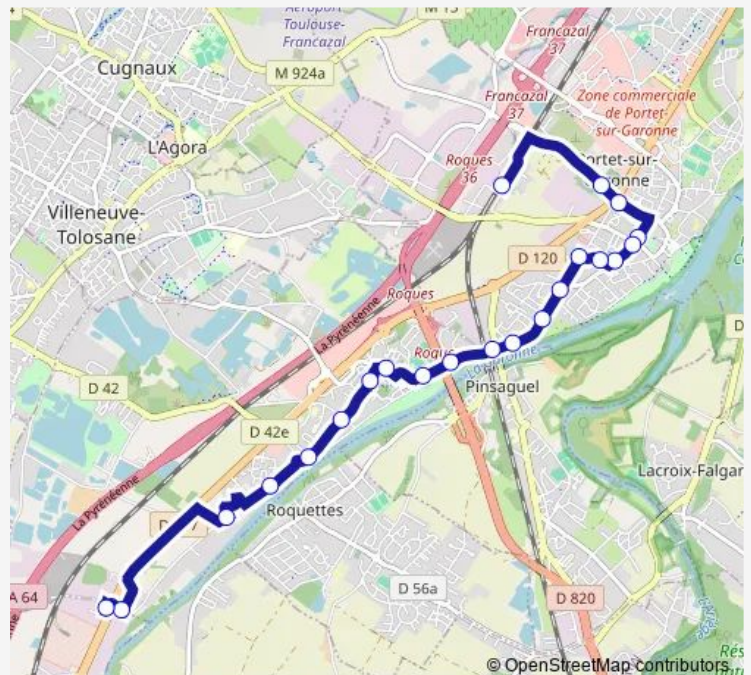

Thursday 06:32-20:35

Friday 06:32-20:35

Saturday 06:50-20:10

Sunday —

Route info

Direction: Portet Gare Sncf

Stops: 22

Trip Duration: 0 hour 29 min

Thursday 06:00-20:05

Friday 06:00-20:05

Saturday 07:20-19:40

Sunday —

Route info

Direction: Muret Sans Souci

Stops: 22

Trip Duration: 0 hour 27 min