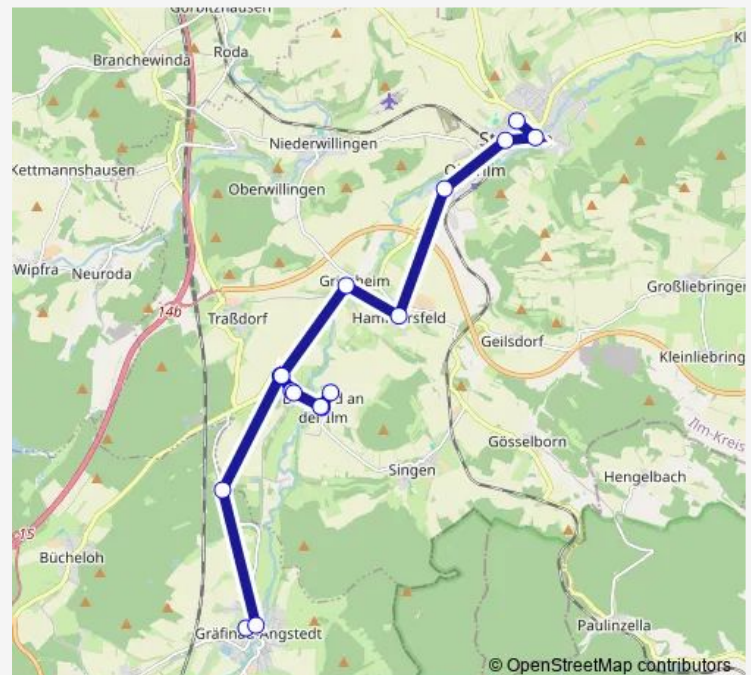

Monday 16:33-18:03

Tuesday 16:33-18:03

Wednesday 16:33-18:03

Thursday 16:33-18:03

Friday 16:33-18:03

Saturday —

Sunday —

Route info

Direction: Stadtilm, Busbahnhof

Stops: 16

Trip Duration: 0 hour 32 min

Direction

Dörfeld, Schule — Stadtilm, Schule

10 stops

[Open route schedule](#)

Dörfeld, Schule

Saturday —

Sunday —

Route info

Direction: Dörfeld, Schule

Stops: 10

Trip Duration: 0 hour 25 min

Direction

Gräfinau, Schule — Stadtilm, Schule

Sunday —

Route info

Direction: Stadtilm, Schule

Stops: 16

Trip Duration: 0 hour 35 min

320 Bus time schedules and route maps are available in an offline PDF at busmaps.com. Use the busmaps.com website to see live bus times, train schedule or subway schedule, and step-by-step directions for all public transit in Arnstadt