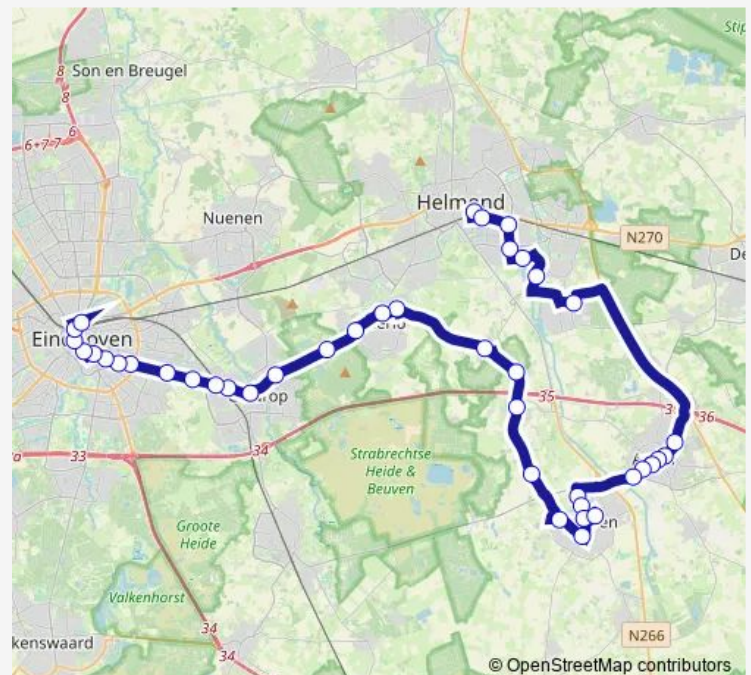

### Route schedule

Helmond, Station — Eindhoven, Station

Monday 05:24-22:48

Tuesday 05:24-22:48

Wednesday 05:24-22:48

Thursday 05:24-22:48

Friday 05:24-22:48

Saturday 06:59-23:04

### Route info

Direction: Helmond, Station

Stops: 41

Trip Duration: 1 hour 23 min

■ 320 — Helmond Station - Asten - Eindhoven Station

Lierop, Steemertseweg

Lierop, Gebergte

Mierlo, Brugstraat