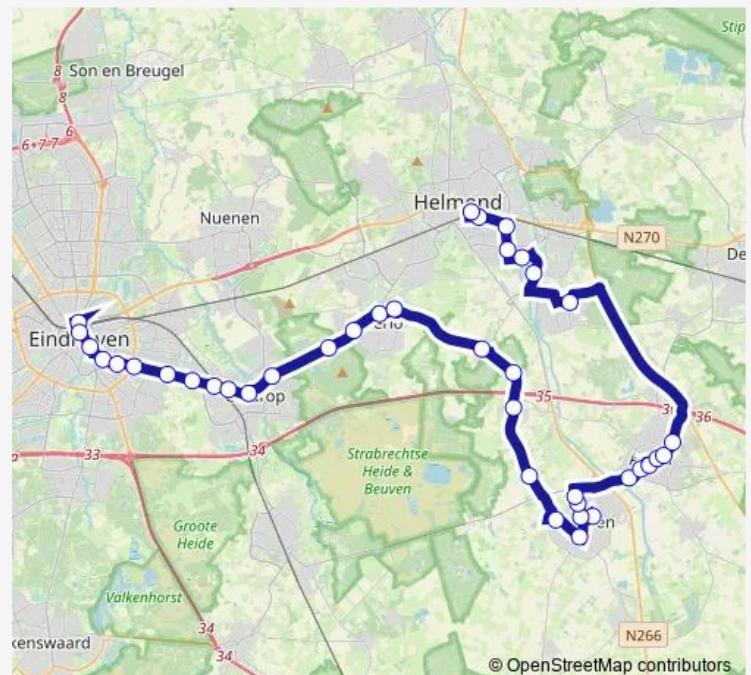

### Route schedule

Helmond, Station — Eindhoven, Station

Monday 05:24-22:48

Tuesday 05:24-22:48

Wednesday 05:24-22:48

Thursday 05:24-22:48

Friday 05:24-22:48

Saturday 06:59-23:04

### Route info

Direction: Helmond, Station

Stops: 41

Trip Duration: 1 hour 21 min

320 — Helmond Station - Asten - Eindhoven Station

Lierop, Steemertseweg

Lierop, Gebergte

Mierlo, Brugstraat