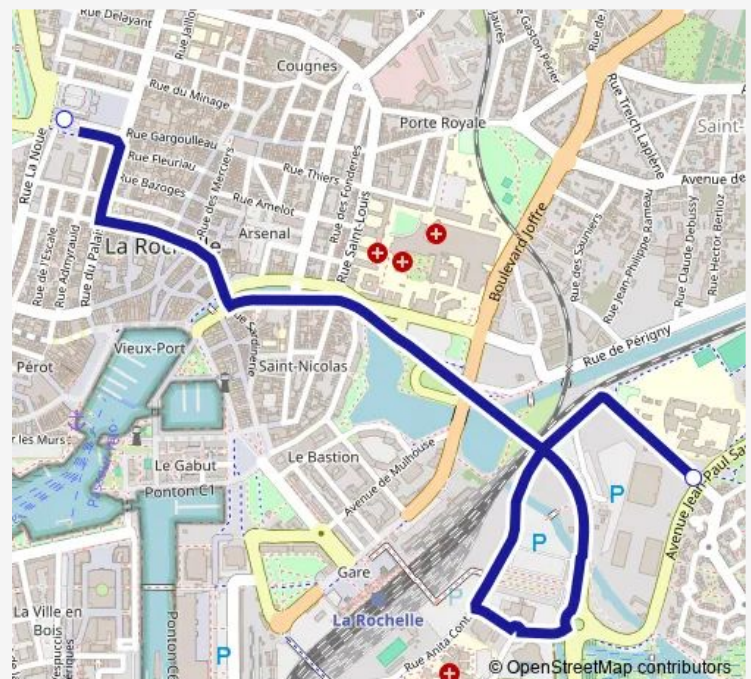

Bus 320 Navette Lycée Valin

[Go to website](#)

Direction

Place de Verdun — Lycée Valin

2 stops

[Open route schedule](#)

Place de Verdun

Lycée Valin

Route schedule

Place de Verdun — Lycée Valin

Monday	07:45
Tuesday	07:45
Wednesday	07:45
Thursday	07:45
Friday	07:45
Saturday	—
Sunday	—

Route info

Direction: Place de Verdun

Stops: 2

Trip Duration: 0 hour 8 min

320 Bus time schedules and route maps are available in an offline PDF at busmaps.com. Use the busmaps.com website to see live bus times, train schedule or subway schedule, and step-by-step directions for all public transit in La Rochelle