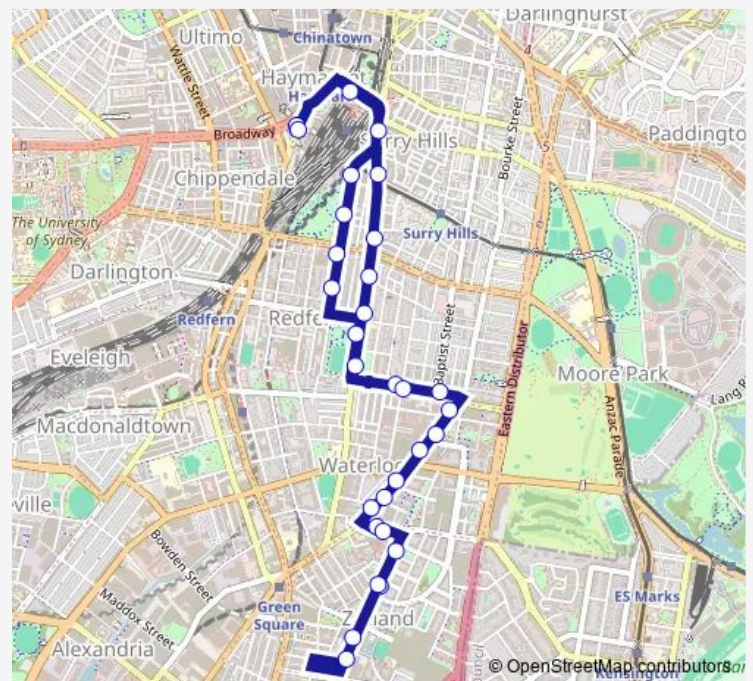

Bourke St Opp Powell St

O'Dea Av After Bourke St

Joynton Av At Austin Gr

Joynton Av Opp Mary O'Brien Reserve

Gunyama Park Aquatic And Recreation Centre, Joynton Av

Joynton Av Opp Gunyama Park Aquatic And Recreation Centre

Mary O'Brien Reserve, Joynton Av

O'Dea Av Before Bourke St

Bourke St At Powell St

### Route schedule

Central Station, Railway Square, Stand K — Central Station, Railway Square, Stand N

Monday 05:33-24:00

Tuesday 05:33-24:00

Wednesday 05:33-24:00

Thursday 05:33-24:00

Friday 05:33-24:00

Saturday 07:20-24:00

### Route info

Direction: Central Station, Railway Square, Stand K

Stops: 30

Trip Duration: 0 hour 44 min

320 — Central Railway Square to Green Square (Loop Service)

BusMaps

Bourke St At Mcevoy St

Bourke St Opp Lachlan St