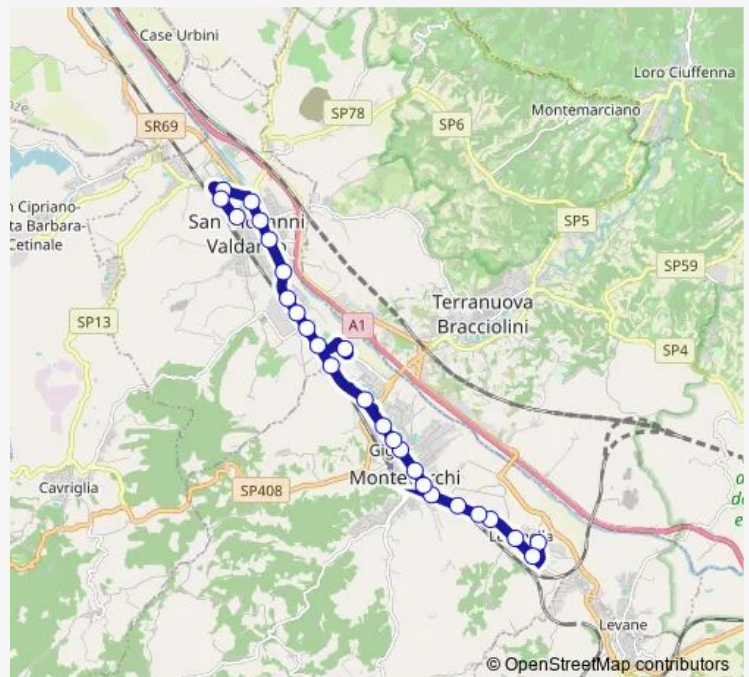

S.Giovanni Mutua

Route schedule

Via Della Lama Dir Levanella — San Giovanni Valdarno
Coop

| | |
|-----------|-------|
| Monday | 08:25 |
| Tuesday | 08:25 |
| Wednesday | 08:25 |
| Thursday | 08:25 |
| Friday | 08:25 |
| Saturday | — |
| Sunday | — |

Route info

Direction: Via Della Lama Dir Levanella

Stops: 26

Trip Duration: 0 hour 19 min

361 A — Levanella-Terranuova-Incisa-Firenze

Monumento

Ristorante La Bianca

I.T.T. Ferraris

Stops: 13

Trip Duration: 0 hour 45 min

Direction

Ciliegi — Via Della Lama Dir Levanella

11 stops

[Open route schedule](#)

Ciliegi

Ciliegi

Via Della Lama Dir Levanella

Route schedule

Ciliegi — Via Della Lama Dir Levanella

Monday 07:43

Tuesday 07:43

Wednesday 07:43

Thursday 07:43

Friday 07:43