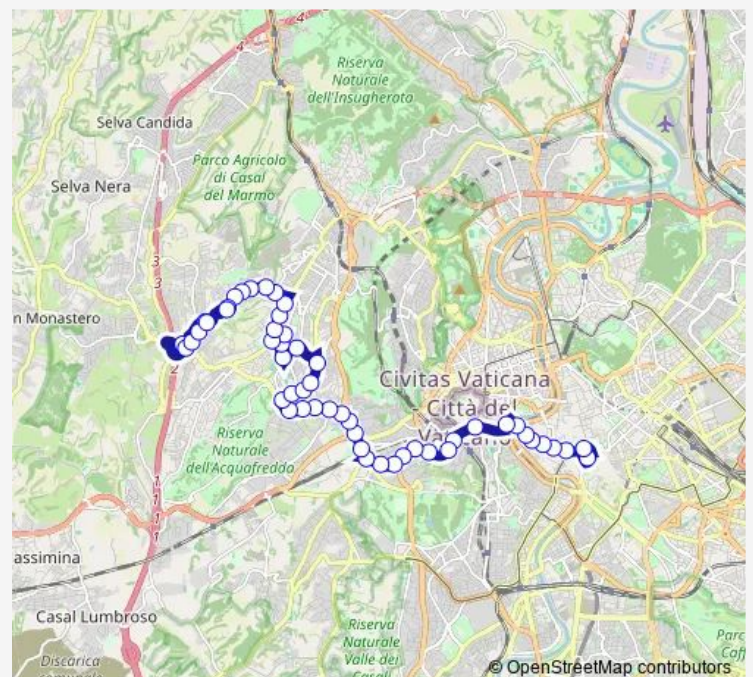

### Direction

P.Za Venezia — Andersen

52 stops

[Open route schedule](#)

P.Za Venezia

Plebiscito

Argentina

C.So Vittorio Emanuele/S. A. Della Valle

### Route schedule

P.Za Venezia — Andersen

Monday —

Tuesday —

Wednesday —

Thursday —

Friday —

Saturday —

Sunday 04:58-02:00<sup>+1</sup>

### Route info

Direction: P.Za Venezia

Stops: 52

Trip Duration: 0 hour 48 min

■ 916f

BusMaps

Boccea/Galeotti

Boccea/Urbano li