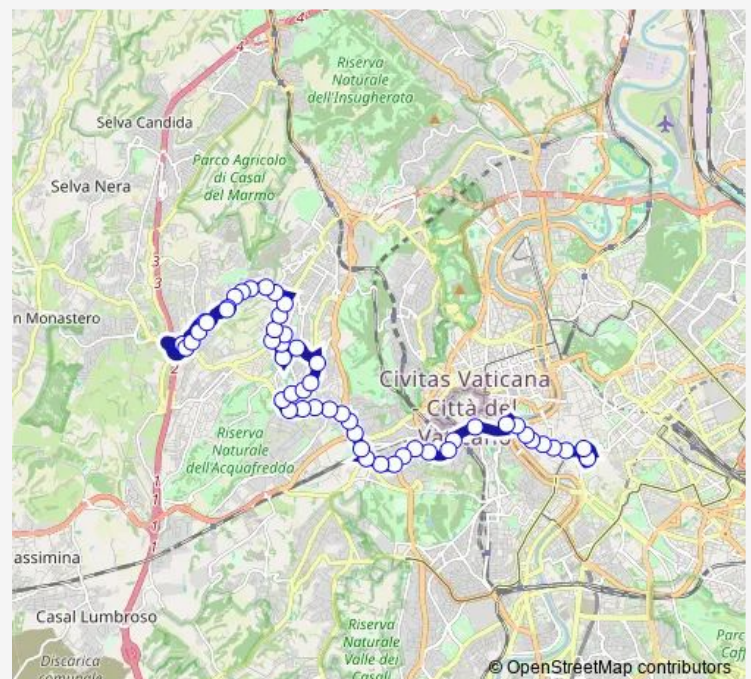

Boccea/Battistini

Boccea/Bra

Boccea/VAL Cannuta

Route schedule

Andersen — P.Za Venezia

Monday —

Tuesday —

Wednesday —

Thursday —

Friday —

Saturday —

Sunday 05:30-01:40⁺¹

Route info

Direction: Andersen

Stops: 46

Trip Duration: 0 hour 48 min

VIA TORRE ARGENTINA

P.Za Venezia

Direction

P.Za Venezia — Andersen

52 stops

[Open route schedule](#)

P.Za Venezia

PLEBISCITO

Direction: P.Za Venezia

Stops: 52

Trip Duration: 1 hour 3 min

Boccea/Bra

Battistini/Boccea

BATTISTINI/DE LUCA

Battistini (Ma)

Battistini/Lucio li