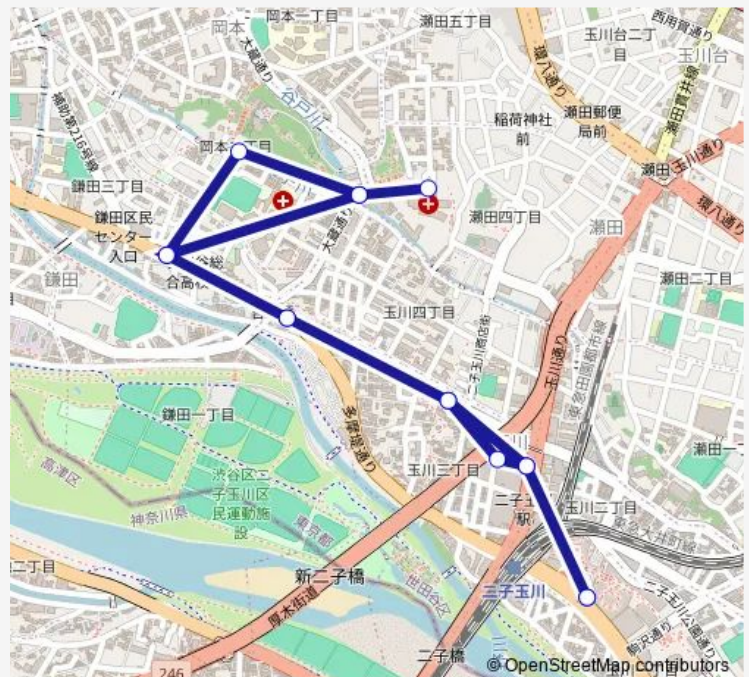

Thursday 06:40-19:55

Friday 06:40-19:55

Saturday 07:30-19:50

Sunday 07:30-19:50

Route info

Direction: 二子玉川駅

Stops: 15

Trip Duration: 0 hour 29 min