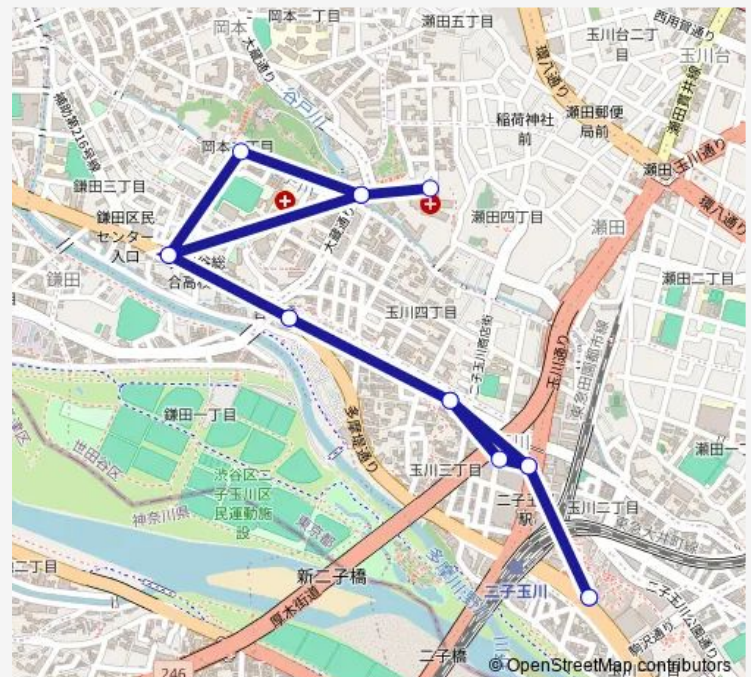

玉川高島屋 s c 西口

二子玉川

二子玉川駅

### Route schedule

二子玉川駅 — 二子玉川駅

Monday 06:40-19:55

Tuesday 06:40-19:55

Wednesday 06:40-19:55

Thursday 06:40-19:55

Friday 06:40-19:55

Saturday 07:30-19:50

### Route info

Direction: 二子玉川駅

Stops: 15

Trip Duration: 0 hour 38 min

玉 3 0 Bus time schedules and route maps are available in an offline PDF at [busmaps.com](https://busmaps.com). Use the [busmaps.com](https://busmaps.com) website to see live bus times, train schedule or subway schedule, and step-by-step directions for all public transit in Komae