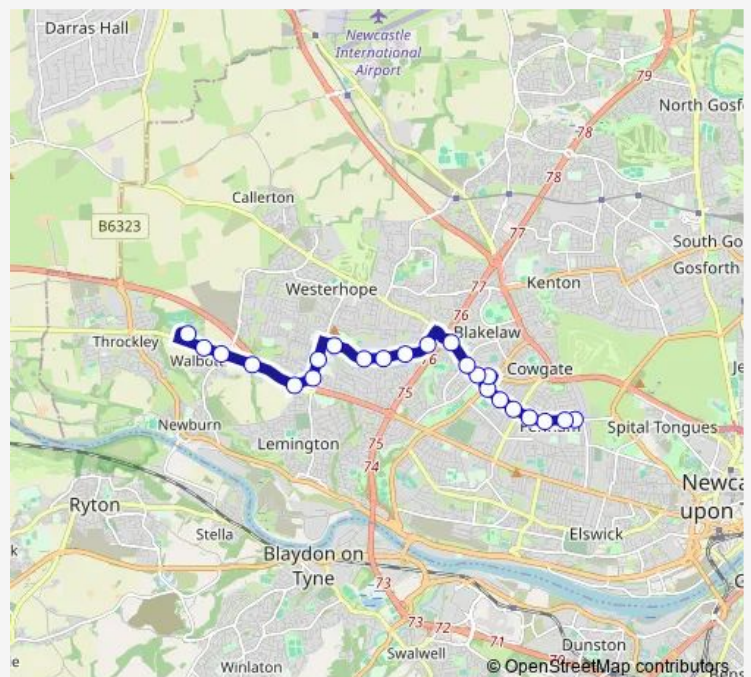

Bus 139N

[Go to website](#)

Direction

Fenham Hall Drive-Fowberry Crescent — Walbottle Academy

23 stops

[Open route schedule](#)

Fenham Hall Drive-Fowberry Crescent

Fenham Hall Drive-Simonburn Avenue

Hexham Road-Lemington Road Ends

Hexham Road-St Cuthberts Church

Hawthorn Terrace

Route schedule

Fenham Hall Drive-Fowberry Crescent — Walbottle Academy

Monday 07:35

Tuesday 07:35

Wednesday 07:35

Thursday 07:35

Friday 07:35

Saturday —

Sunday —

Route info

Direction: Fenham Hall Drive-Fowberry Crescent

Stops: 23

Trip Duration: 0 hour 35 min

139N

Hexham Road-Hawthorn Terrace

Walbottle Academy

139N Bus time schedules and route maps are available in an offline PDF at busmaps.com. Use the busmaps.com website to see live bus times, train schedule or subway schedule, and step-by-step directions for all public transit in Newcastle upon Tyne