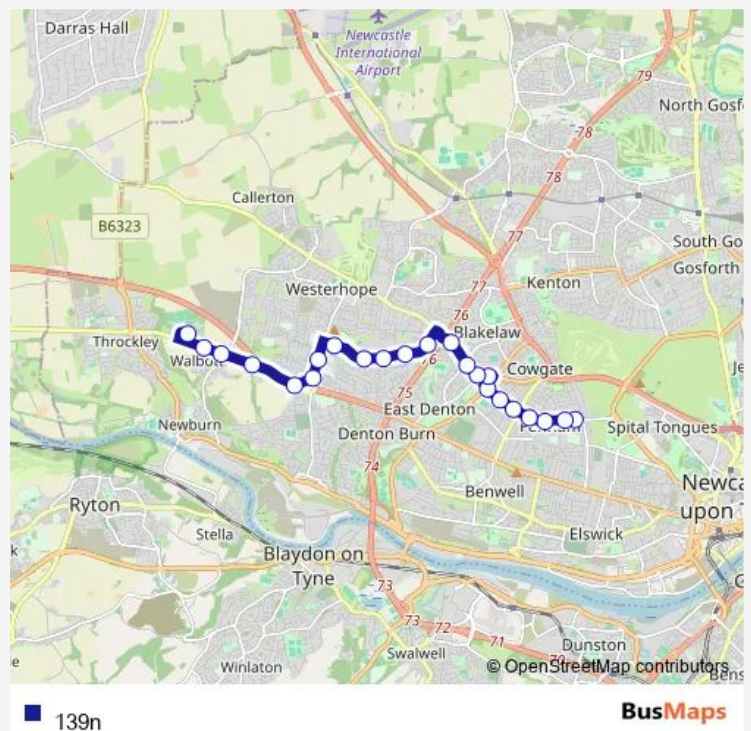

Bus 139n

[Go to website](#)

Direction

Fenham Hall Drive-Fowberry Crescent — Walbottle Academy

23 stops

[Open route schedule](#)

Fenham Hall Drive-Fowberry Crescent

Fenham Hall Drive-Simonburn Avenue

Hexham Road-Lemington Road Ends

Hexham Road-St Cuthberts Church

Hawthorn Terrace

Route schedule

Fenham Hall Drive-Fowberry Crescent — Walbottle Academy

Monday 07:35

Tuesday 07:35

Wednesday 07:35

Thursday 07:35

Friday 07:35

Saturday —

Sunday —

Route info

Direction: Fenham Hall Drive-Fowberry Crescent

Stops: 23

Trip Duration: 0 hour 35 min

139n

Hexham Road-Hawthorn Terrace

Walbottle Academy

139n Bus time schedules and route maps are available in an offline PDF at busmaps.com. Use the busmaps.com website to see live bus times, train schedule or subway schedule, and step-by-step directions for all public transit in Newcastle upon Tyne