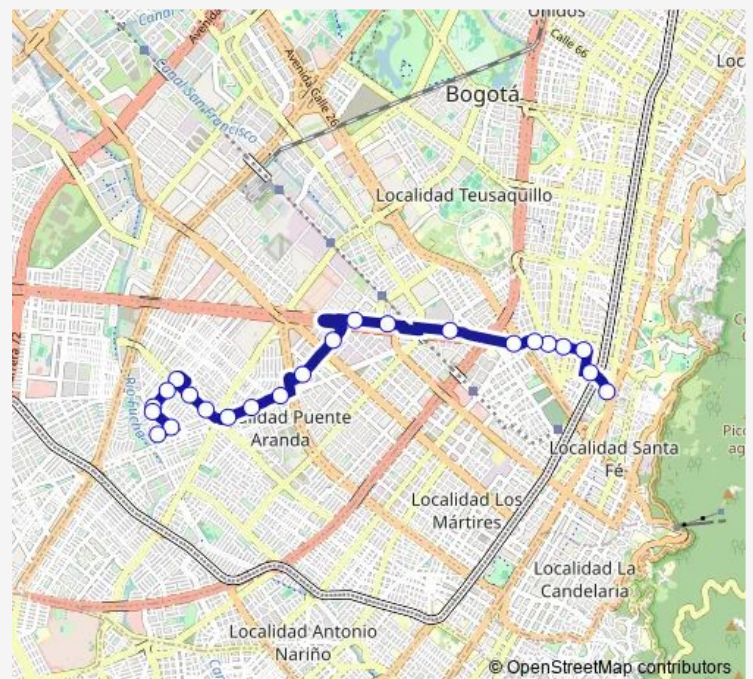

KR 56 - CL 2b

KR 56 - CL 2

CL 2 - KR 54-25

Route schedule

AC 32 - KR 13a — TV 53A - CL 1

Monday 04:29-21:40

Tuesday 04:29-21:40

Wednesday 04:29-21:40

Thursday 04:29-21:40

Friday 04:29-21:40

Saturday 04:31-21:40

Sunday 05:38-20:40

Route info

Direction: AC 32 - KR 13a

Stops: 23

Trip Duration: 0 hour 52 min

F405 — Camelia

BusMaps

CL 2 - TV 53a

TV 53A - CL 1

F405 Bus time schedules and route maps are available in an offline PDF at busmaps.com. Use the busmaps.com website to see live bus times, train schedule or subway schedule, and step-by-step directions for all public transit in Bogota