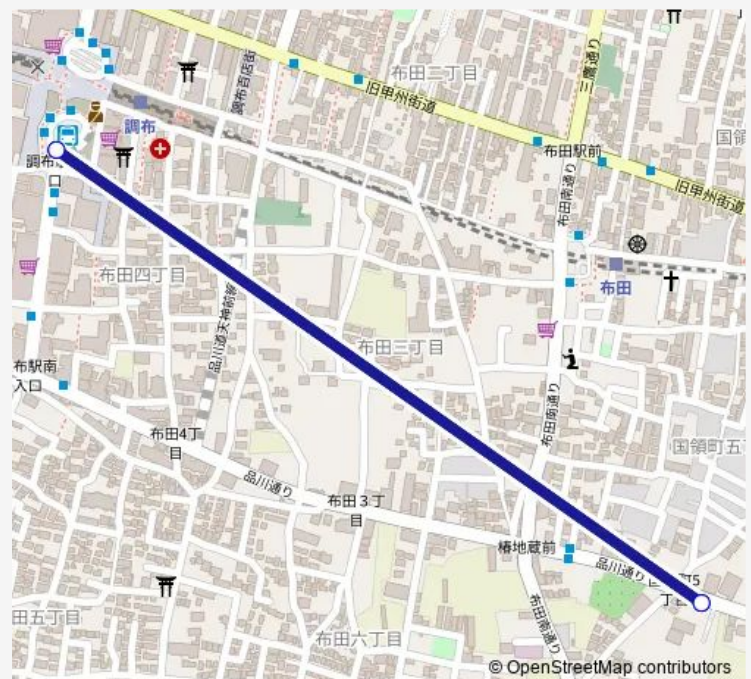

Direction

調布駅南口 — 調布車庫前

2 stops

[Open route schedule](#)

調布駅南口

調布車庫前

Route schedule

調布駅南口 — 調布車庫前

Monday	08:43-22:28
Tuesday	08:45-22:09
Wednesday	08:43-22:28
Thursday	08:43-22:28
Friday	08:45-22:09
Saturday	08:43-22:28
Sunday	08:43-22:28

Route info

Direction: 調布駅南口

Stops: 2

Trip Duration: 0 hour 5 min

Monday	05:49-19:50
Tuesday	06:18-19:50
Wednesday	05:49-19:50
Thursday	05:49-19:50
Friday	06:18-19:50
Saturday	05:49-19:51
Sunday	05:49-19:21

Route info

Direction: 調布車庫前

Stops: 2

Trip Duration: 0 hour 5 min

調布駅南口

Route schedule

調布車庫前 — 調布駅南口

Monday	05:04-06:41
Tuesday	05:04-06:41
Wednesday	05:04-06:41
Thursday	05:04-06:41
Friday	05:04-06:41
Saturday	—
Sunday	—

Route info

Direction: 調布車庫前

Stops: 5

Trip Duration: 0 hour 5 min