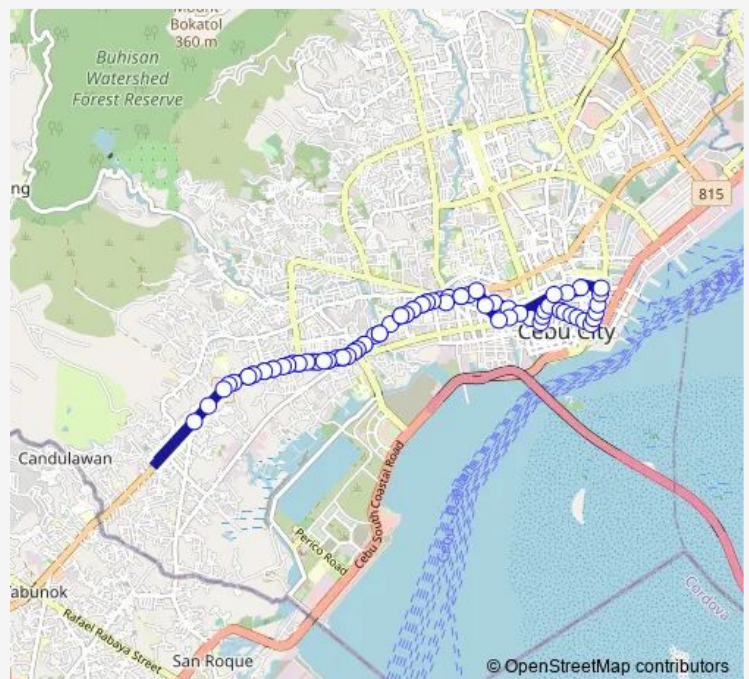

Cebu South Road&(nodata)

Mambaling Flyover&(nodata)

(nodata)&Cebu South Road

Cebu South Road&Maria Gochan St.

Mambaling Flyover&(nodata)

(nodata)&Natalio Bacalso Avenue

(nodata)&(nodata)

(nodata)&Natalio Bacalso Avenue

Natalio Bacalso Avenue&Natalio Bacalso Avenue

(nodata)&Natalio Bacalso Avenue

(nodata)&Arco Alley

Route schedule

Cebu South Road&(nodata) — Cebu South Road&(nodata)

Monday 06:05-23:20

Tuesday 06:05-23:20

Wednesday 06:05-23:20

Thursday 06:05-23:20

Friday 06:05-23:20

Saturday 06:05-23:20

Sunday 06:05-23:20

Route info

Direction: Cebu South Road&(nodata)

Stops: 81

Trip Duration: 0 hour 28 min