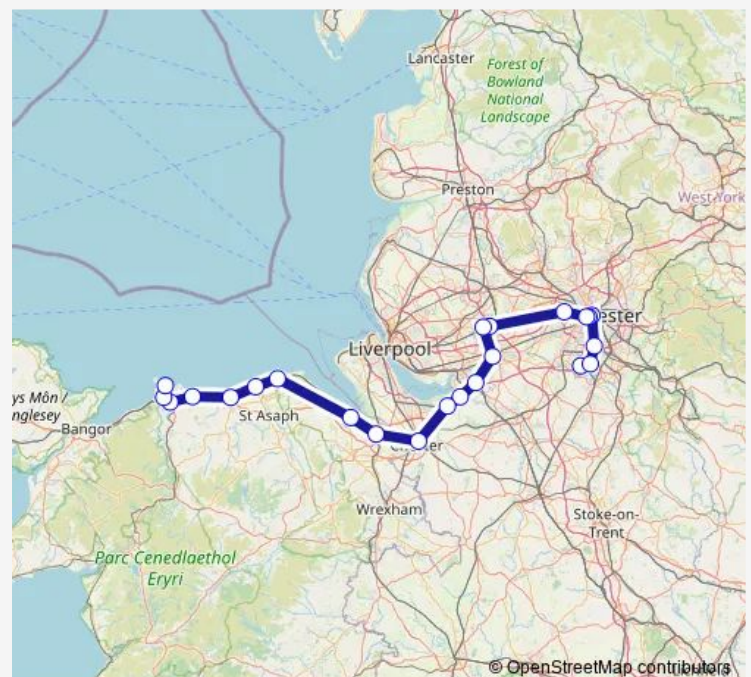

East Didsbury

Manchester Piccadilly

Manchester Oxford Road

Deansgate

Eccles

Newton-le-Willows

Earlestown

Warrington Bank Quay

Abergele & Pensarn

Colwyn Bay

Llandudno Junction

Route schedule

Manchester Airport — Llandudno

Monday 08:30

Tuesday 08:30

Wednesday 08:30

Thursday 08:30

Friday 08:30

Saturday —

Sunday —

Route info

Direction: Manchester Airport

Stops: 23

Trip Duration: 3 hour 1 min

Aw:Mia->Lld — AW train service from MIA to Lld

Deganwy

Llandudno

Aw:Mia->Lld Rail time schedules and route maps are available in an offline PDF at busmaps.com. Use the busmaps.com website to see live bus times, train schedule or subway schedule, and step-by-step directions for all public transit in Manchester