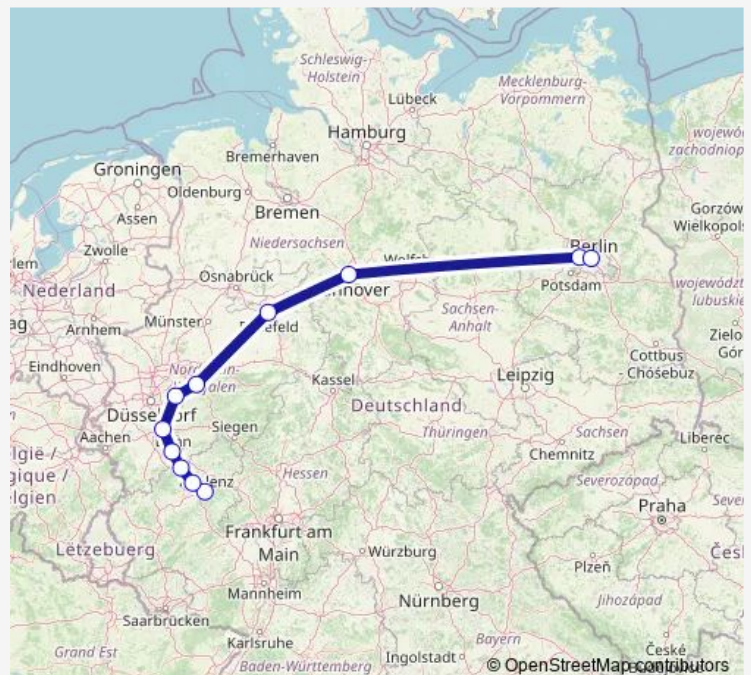

### Route schedule

Köln Hbf — S+U Gesundbrunnen Bhf (Berlin)

Monday	—
Tuesday	—
Wednesday	—
Thursday	—
Friday	10:18
Saturday	—
Sunday	—

### Route info

Direction: Köln Hbf

Stops: 7

Typical Duration: 4 hour 59 min